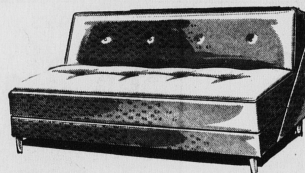

SPACE SAVER "SOFA BED"

- Full coil spring construction
- Hardwood frame with bed compartment under seat
- A comfortable sofa by day that opens to a bed for two by night
- Good quality flat fabric in brown or green

REGULAR 59.95

46.99

NO DOWN PAYMENT—5.00 MONTHLY

CHROME AND BRONZTONE KITCHEN OR DINETTE