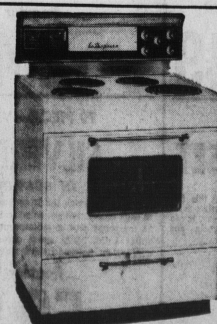

ENTERPRISE DELUXE ELECTRIC RANGE

SPECIAL PURCHASE FOR THIS SALE

Regular 259.95

194.99

NO DOWN PAYMENT—11.00 MONTHLY

STORE HOURS:

Charlottetown Store

Monday thru Thursday ..... 9:30—5:00
Friday ..... 9:30—9:00
Saturday ..... 9:30—5:00

Summerside Store

Monday thru Thursday ..... 9:30—5:00
Friday ..... 9:30—9:00
Saturday ..... 12:00 Noon