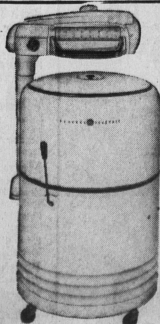

GENERAL ELECTRIC DELUXE WRINGER WASHER

SPECIAL PURCHASE FOR THIS SALE

REGULAR 159.95

119.99

NO DOWN PAYMENT—9.00 MONTHLY