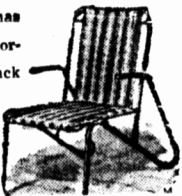

## 5 PIECE CHROME DINETTE SUITES

In Brilliant Chrome Plate Finish dainty 3/4" tubing. The table has a rectangular shaped top, fancy leg struts, 1-1/2" corrugated moulding Size 30 x 38 x 48. This table has a 7-ply top and the rim is chrome plated. The chairs are covered with the beautiful new Dixie pattern in a wide variety of colors including combinations of chartreuse and coral, white and black, yellow, red and white, pink, blue and pink, and beige.

## FOLDING, SUMMER ALUMINUM CHAIR

Very light weight, sturdy, has double seat, 3/4" tubing, wide corrugated arms, front fold 8 1/4" back strap and the covering is good quality duck. In choice of red, green, or blue.