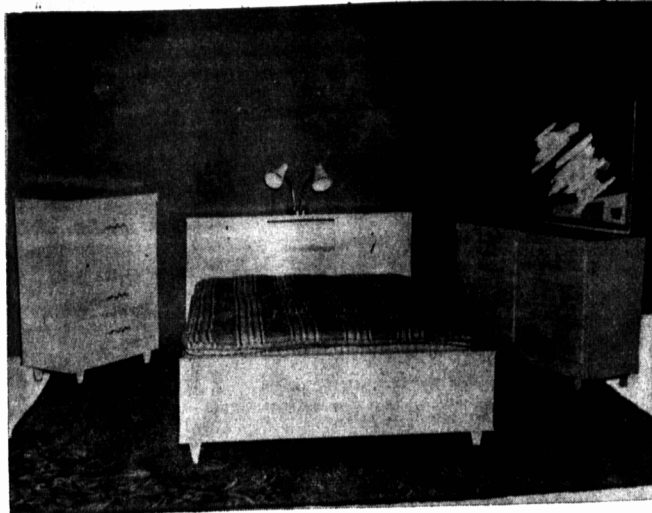

6 DAYS ONLY

GOOD

As a Centennial Special, HOLMAN'S are Starting the MAY FURNITURE SALE on Monday MAY 13th!

5 PIECE CHROME DINETTE SUITES

In Brilliant Chrome Plate Finish dainty 3/4" tubing. The table has a rectangular shaped top, fancy leg struts, 1-1/2" corrugated moulding Size 30 x 38 x 48. This table has a 7-ply top and the rim is chrome plated. The chairs are covered with the beautiful new Dixie pattern in a wide variety of colors including combinations of chartreuse and coral, white and black, yellow, red and white, pink, blue and pink, and beige.

MAY FURNITURE SALE **59.00** COMPLETE

FOLDING, SUMMER ALUMINUM CHAIR

Very light weight, sturdy, has double seat, 3/4" tubing, wide corrugated arms, front fold 8 1/4" back strap and the covering is good quality duck. In choice of red, green, or blue.

MAY FURNITURE SALE **6.99**

6 PIECE BEDROOM ENSEMBLE

- Bookcase Bed!
- Chest of Drawers!
- Mr. and Mrs. Dresser!
- High Riser Strap Spring!
- Spring Filled Mattress!
- Double Goose-neck Lamp!

LOW DOWN PAYMENT... BALANCE ON EASY TERMS
MAY FURNITURE SALE

ALL 6 PIECES

199.00

Beautiful bookcase bed, chest and Mr. & Mrs. dresser, in your choice of Seamist or Moka. Complete with an all strap high riser spring, restful spring filled Mattress and a double goose-neck bullet lamp for the bed. BE EARLY AS STOCKS ARE LIMITED.

CHROME TRADE-IN OFFER!

25.00

25.00 for your old Kitchen Set, regardless of condition on the purchase of any Chrome Suite in stock at either store at $79.95 or over. This is a repeat offer by popular demand. Take advantage of this amazing buy.

3 PIECE

LIVINGROOM SUITES

Consisting of sofa and one large chair with matching hostess chair. Nicely styled furniture with no-sag spring construction. Covering in lovely wool frieze in choice of red, green, and toast. Regular spring cushions.

May Furniture Sale **149.00**

3 PIECE

BEDROOM SUITES

- REGULAR BED
- SINGLE DRESSER
- CHEST OF DRAWERS

Regular Bed, Chest and Single Dresser - The chest has four drawers with end gliders for smooth operation, is approximately 25" wide and 41" high. The dresser is 32" wide, 33" high and has a mirror 24x24. This is a three drawer dresser and has the drawer gliders. Walnut finish.

REG. 89.95
May Furniture Sale

69.00

★ ★ ★
3 STAR SPECIAL

1857 - 1957

HOLMAN'S

Centennial Year

Great May Furniture Sale

LOWEST PRICES IN YEARS!

"SIMMONS" SPRING-FILLED

MATTRESSES

220 coil construction in an assortment of ends of higher priced mattress tickings - values to $59.95 - your choice of covers and sizes.

39.00

OCCASIONAL TABLES

All styles, all finishes. Mostly one of a kind floor samples. Some slightly scratched or otherwise not 100%. Clearing at 25% off. Practically as good as perfect.

25% OFF

MODERN TABLE LAMPS

Porcelain base and marbled. Push through socket, 9" Harp. The shade is drum type, 12 1/2" top, 15" bottom, 10" deep. This lamp stand 25" tall.

Reg. 9.95
May Furniture Sale **7.98**