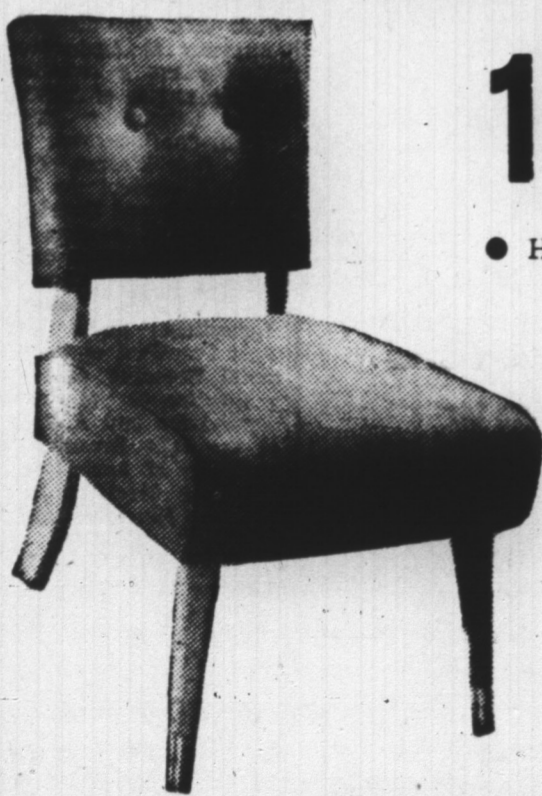

49.88

PLATFORM ROCKER

by Kroehler

49.88

- Ideal occasional furniture for the living room, bedroom or den.
- Factory select covers
- Comfortable spring-filled construction
- Buy now and save during this sale

SPRING FILLED HOSTESS CHAIR

19.95

- Quality covers
- Decorator colors
- No-sag spring seat

- Hardwood construction throughout

Danish TV

SWIVEL ROCKER

- Factory select covers
- No-sag spring seat
- Rocker and swivel base
- Modern design to add to the decor of your home.