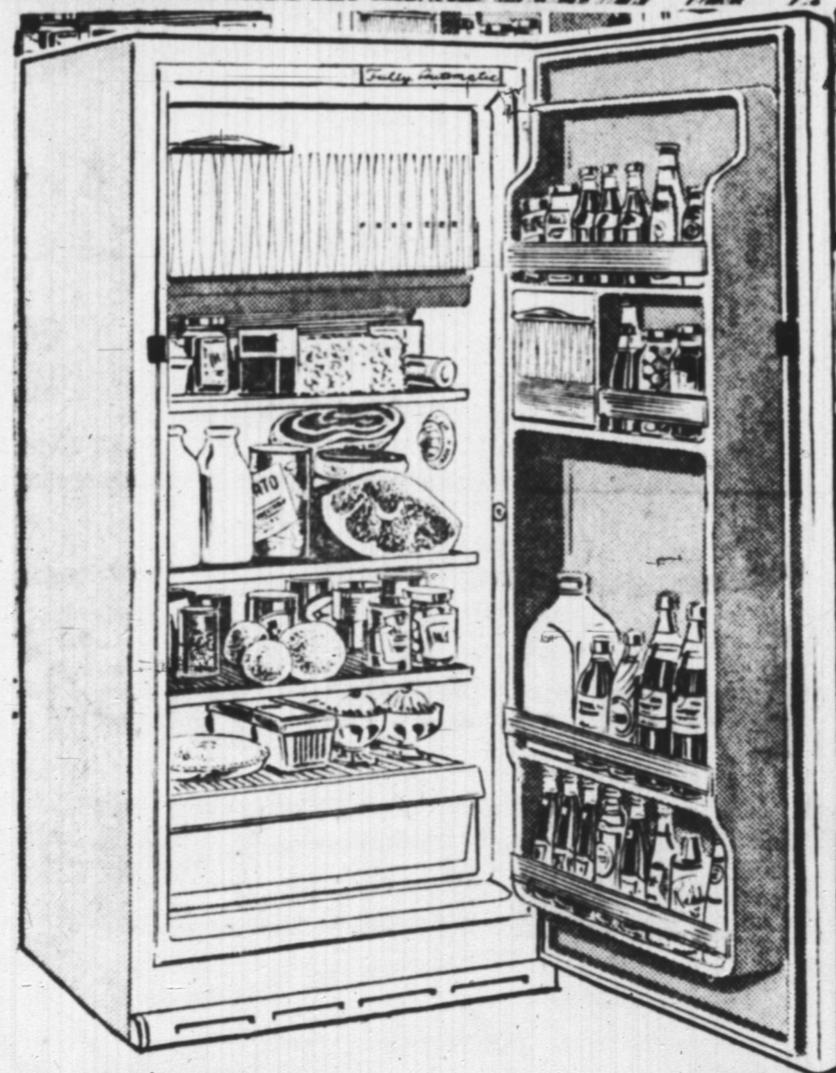

KROEHLER BEDROOM SUITE

- Soft tone walnut finish
- Bookcase bed
- Double dresser with mirror
- Kroehler construction throughout

269.95

FOR YOUR HOME—PRICED TO FIT YOUR BUDGET

Portable sewing machine (with attachment and buttonhole maker FREE) 69.95
Kenmore Vacuum Cleaner—Reg. 99.95 79.88
Kenmore 2-brush Polisher 39.99

Coldspot

LOW LOW PRICES

SLASHED

EVEN LOWER

Lowest price without previous inflated prices. No trade-in's necessary. It will pay you to see for yourself the values offered on this 12.2 cu. ft., Fully Automatic Coldspot refrigerator . . . 52-lb. capacity freezer chest.