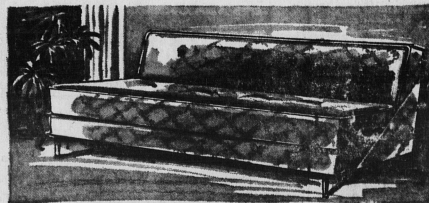

SPACE SAVER SOFA BED

- A comfortable sofa by day, a bed for two by night
- Sturdy hardwood frame—coil spring construction
- Good quality flat fabric in brown, green and charcoal

REGULAR $54.95

44.⁹⁵

NO DOWN PAYMENT—$5.00 MONTHLY

BROADLOOM CARPET

- FREE rubber undercushion valued at 2.49 per square yard with broadloom carpet priced at 9.98 sq. yd. and over
- Rug sizes or wall to wall installations
- Choice of wool, acrylic, propion, nylon or blends
- The last opportunity to take advantage of this exceptional offer

9.98

No Down Payment Easy Monthly Payments