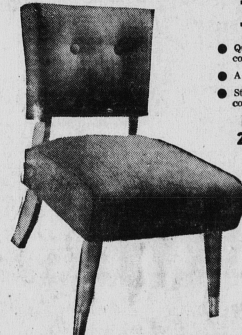

HOSTESS CHAIR

Reg. 24.95

19.⁹⁹

No Down Payment—$5.00 monthly

REG. 17.95

13.⁹⁹

No Down Payment—$5.00 Monthly