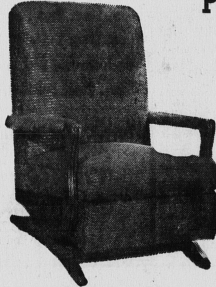

A Beautiful Gift, Kroehler Platform Rocker

Built to give years of lasting comfort

REGULAR 69.95

No Down Payment 6.00 monthly **49.⁹⁹**

REGULAR 54.95

No Down Payment 5.00 monthly **42.⁹⁹**