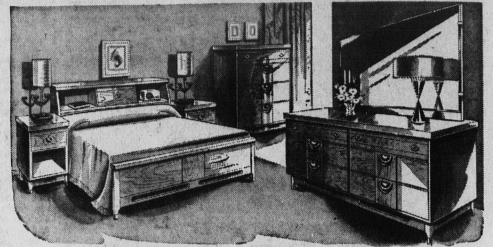

BEDROOM SUITES FREE SPRING and MATTRESS

1. FREE spring—mattress valued at $5.90 with the purchase of any bedroom suite at 189.00 or over during this event.
   - A wide selection of fine quality suites from which to choose
2. Suites complete with spring and mattress as low as

NO DOWN PAYMENT EASY MONTHLY PAYMENTS

189.⁰⁰