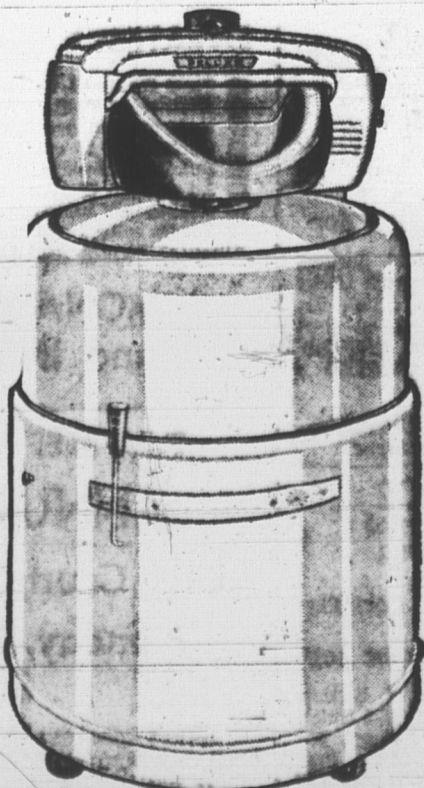

15.00 FREE STEREO RECORDS With this HANDSOME RCA VICTOR STEREO COMBINATION.

This year give the gift of music... a gift that the whole family can enjoy all year 'round! The Garrard 4-speed automatic record changer, plays all sizes, and speeds of records. Costly needle is kind to your records. Handy record storage space. Two 8" x 6" speakers with two whizzers assure you of wonderfully clear, sharp stereo sound. Powerful AM radio pulls in hard-to-get stations. In magnificent warm walnut. Reg. 329.95. **SUPER SAVINGS**

259.97

No down payment, 14.00 monthly!

(with free records)
Your choice from our Record Bar

Trade-in Your Old Washer!
DELUXE BEATTY WRINGER WASHER

149.97

NO DOWN PAYMENT - 16.00 MONTHLY