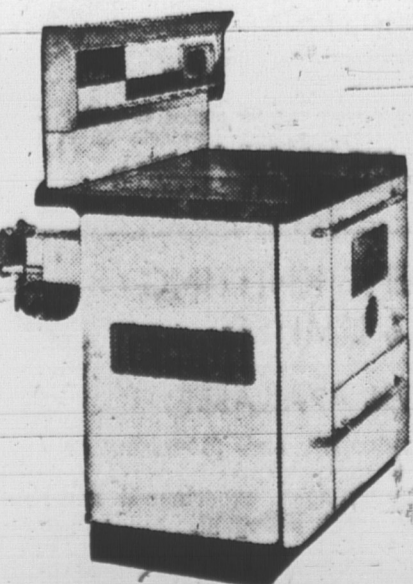

DELUXE 23" G. E. TV

229.97

NO DOWN PAYMENT - 12.00 MONTHLY

Terrific Value! G. E. WRINGER WASHERS

Reg. 129.95
SUPER SAVINGS
NO DOWN PAYMENT - 8.00 MONTHLY!

109.97