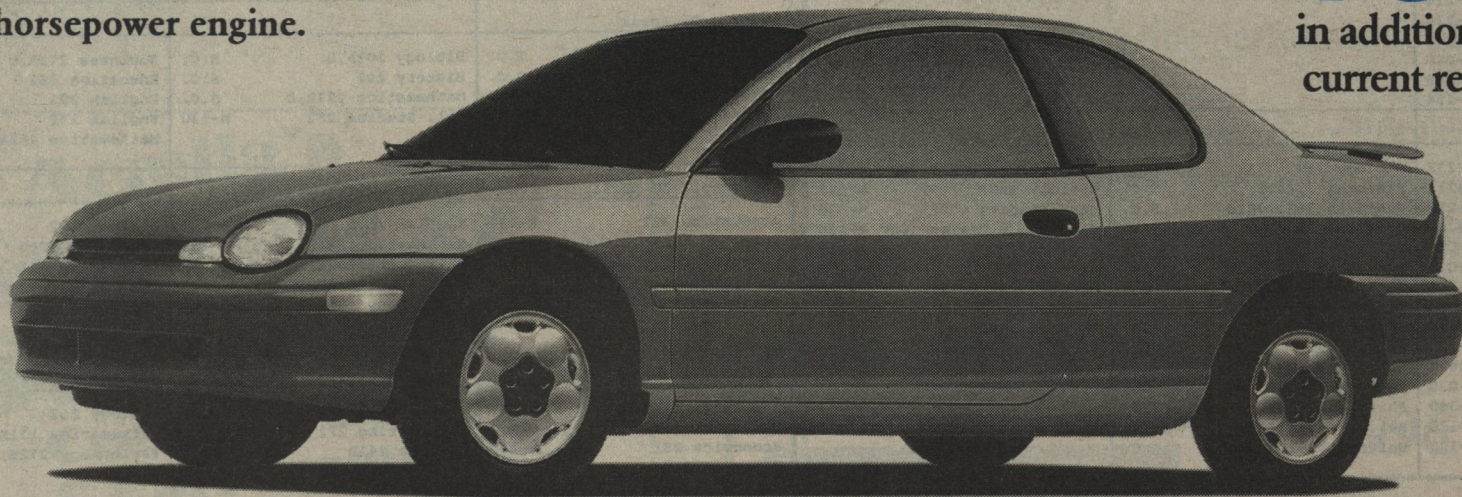

# neon *EX* celeration:

The resulting movement of graduating students to a Chrysler dealership after reading they can receive an extra \$750 rebate on a hot looking 2-door with a gutsy 132 horsepower engine.

#### 1996 Neon Ex Available Features Include:

- 2.0L 16V 132 hp SOHC engine
- Dual air bags
- Automatic transmission
- Side door impact beams
- AM/FM stereo cassette with 6 speakers
- Air conditioning
- Rear spoiler
- 14" deluxe wheel covers
- Dual outside remote mirrors
- Fuel economy -5.8L/100 km hwy\*  
-8.4L/100 km city\*

**Our \$750 Graduate rebate applies to all 1996 Chrysler and Jeep/Eagle vehicles.†**

Get an additional \$750 Cash Rebate - over and above all other discount offers - when you purchase the 1996 Chrysler vehicle of your choice.†