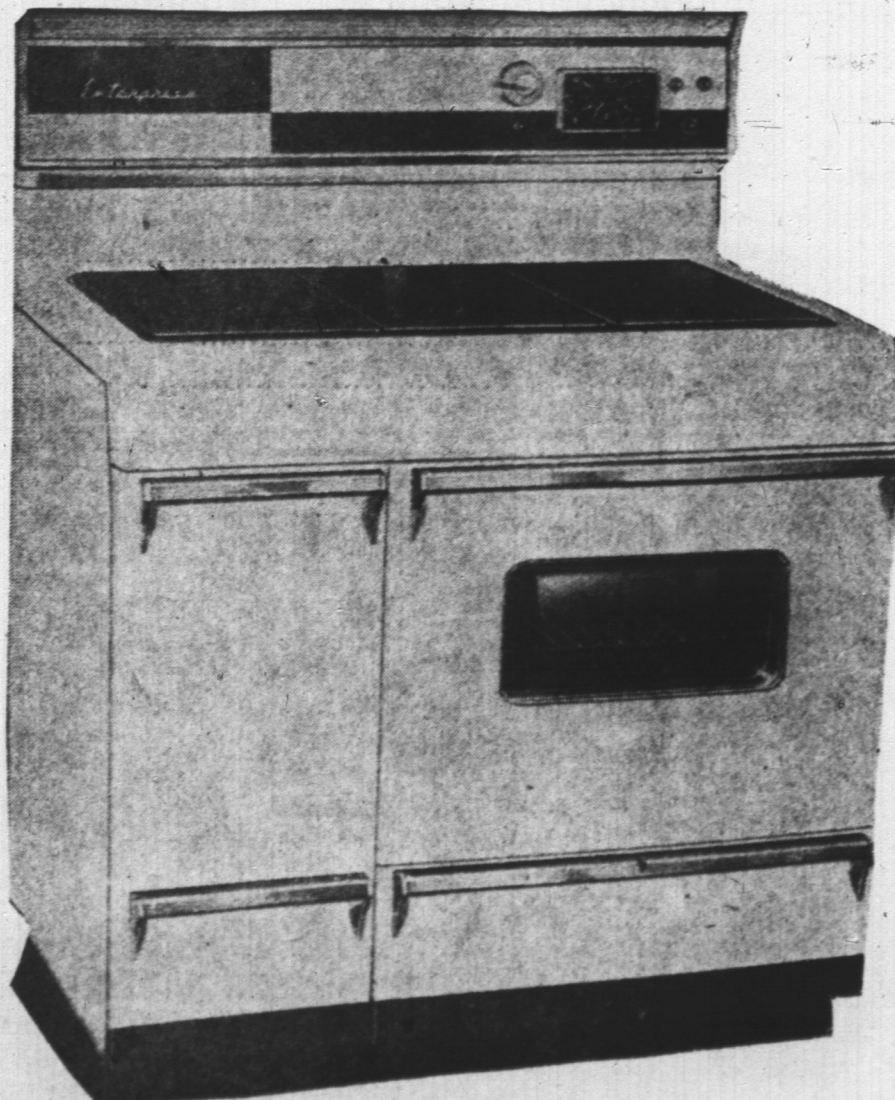

No obligation.

new 1960 model RCA Victor TV

save 30.00

reg. 279.95

Sale price **249.95**

● 21" Picture Tube

● Complete with legs as illustrated

● Walnut finish