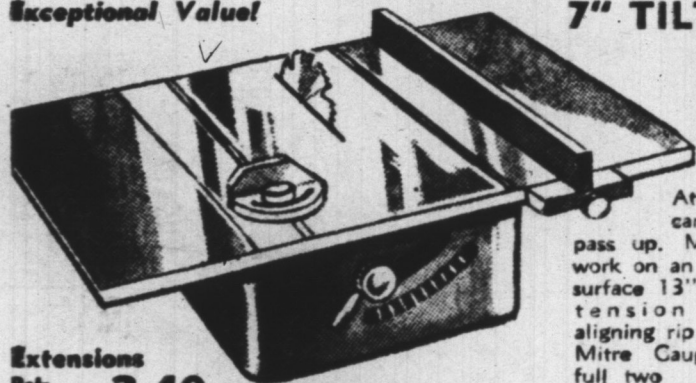

Gifts For Dad...

From Dad's Own Store

7 saws in one—versatile, fast-action
MOR-POWER JIG SAW 22.98

Makes all kinds of cuts—in all kinds of materials. Makes its own starting hole, air jet keeps cutting area clear of chips. Cuts 2 x 4's, does delicate scroll work. Full 2-amp. universal motor, lightweight aluminum housing. Vibration-free performance. It's a cross-cut, scroll, keyhole, hack, rip, band and coping saw. 6-ft. cord and plug included.

Exceptional Value!

7" TILT-ARBOR BENCH SAW

At a price you can't afford to pass up. Make any cut—work on an ever level table surface 13"x13"; with extension 13"x25". Self-aligning rip fence. Accurate Mitre Gauge. Cuts to a full two inches ----- **23.50**