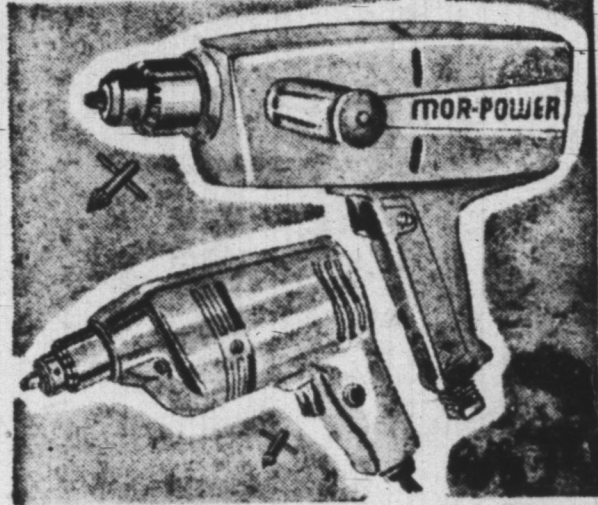

Gifts For Dad...

From Dad's Own Store

7 saws in one—versatile, fast-action
MOR-POWER JIG SAW 22.98

Makes all kinds of cuts—in all kinds of materials. Makes its own starting hole, air jet keeps cutting area clear of chips. Cuts 2 x 4's, does delicate scroll work. Full 2-amp. universal motor, lightweight aluminum housing. Vibration-free performance. It's a cross-cut, scroll, keyhole, hack, rip, band and coping saw. 6-ft. cord and plug included.

Handles a wide variety of Home-shop jobs
POWERFUL 1/4" ELECTRIC DRILL 15.98

Full 2-amp. universal motor, no-load speed 2,000 r.p.m. Dynamically balanced for quiet operation and long life. Compact, lightweight. Up to 30% more working torque for drilling or for driving attachments. Improved cooling fan, lock-type trigger switch.
TWO-SPEED COMBINATION DRILL—Versatile 1/4" and 1/2" model. With 6-ft. 2-conductor cord ----- **35.95**

Exceptional Value!

7" TILT-ARBOR BENCH SAW

At a price you can't afford to pass up. Make any cut—work on an ever level table surface 13"x13"; with extension 13"x25". Self-aligning rip fence. Accurate Mitre Gauge. Cuts to a full two inches ----- **23.50**