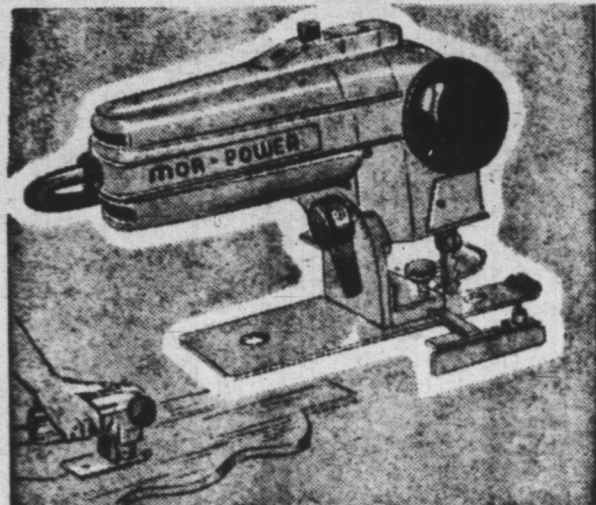

Gifts For Dad...

From Dad's Own Store

7 saws in one—versatile, fast-action
MOR-POWER JIG SAW 22.98

Makes all kinds of cuts—in all kinds of materials. Makes its own starting hole, air jet keeps cutting area clear of chips. Cuts 2 x 4's, does delicate scroll work. Full 2-amp. universal motor, lightweight aluminum housing. Vibration-free performance. It's a cross-cut, scroll, keyhole, hack, rip, band and coping saw. 6-ft. cord and plug included.

Handles a wide variety of Home-shop jobs
POWERFUL 1/4" ELECTRIC DRILL 15.98

Full 2-amp. universal motor, no-load speed 2,000 r.p.m. Dynamically balanced for quiet operation and long life. Compact, lightweight. Up to 30% more working torque for drilling or for driving attachments. Improved cooling fan, lock-type trigger switch.
TWO-SPEED COMBINATION DRILL—Versatile 1/4" and 1/2" model. With 6-ft. 2-conductor cord ----- **35.95**

Exceptional Value!

7" TILT-ARBOR BENCH SAW

At a price you can't afford to pass up. Make any cut—work on an ever level table surface 13"x13"; with extension 13"x25". Self-aligning rip fence. Accurate Mitre Gauge. Cuts to a full two inches ----- **23.50**