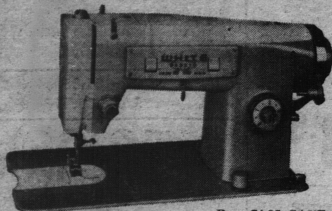

WHITE SEWING MACHINES

HARD SURFACE FLOOR COVERING

- Straight stitch with Portable Case
- Round Bobbin winder
- Full standard sto
- Numbered stitch length control
- Drop feed control dial
- Automatic Bobbin winder

Reg. 74.95 SAVE 14.96

59.99

No Down Payment — 6.00 Monthly

WHITE ZIG-ZAG MODEL WITH PORTABLE CASE

- Built-in Automatic Buttonhole maker
- Clearly numbered zig-zag scale
- Precise stitch length control
- Appliques, monograms, darts, mends, over-casts seams
- Edge stitches etc.

97.99

REGULAR 119.00 — SAVE 21.01

STARLON

- 2 yard width
- Wide selection of patterns and colours
- Enamel surface

1.09 LIN. YD.
Regular 1.39