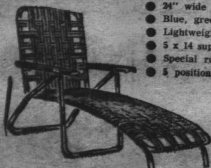

LAWN CHAISETTE

KING SIZE

Reg. 13.95
SAVE 5.16

7.99

LAWN CHAIR

DeLuxe Quality

Reg. 9.98 SAVE 3.29

6.69

CHAISETTE

DeLuxe Quality

- 18" wide x 72" long
- Blue, Green or Yellow
- Lightweight 1" polished aluminum frame
- 5 position adjustable back with plastic arm rests

Reg. 15.95
SAVE 4.96

10.99

CHAISE LOUNGE

Reg. 37.25
SAVE 8.26

28.99