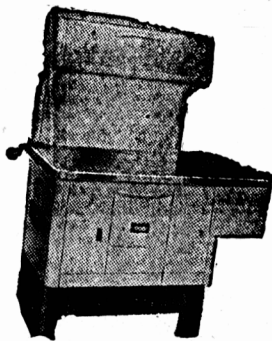

Islanders Want the BEST — An Enterprise Range

For Island conditions and requirements — Don't be satisfied with anything else — Only ENTERPRISE gives you all these features:

- More ENTERPRISE RANGES in use than all others.
- Large oven—bakes perfectly.
- Heavy, long lasting ventilated linings.
- Modern style with surpassing beauty.
- Fast, economical fire box.
- Polished steel top.
- Beautiful flush true high warming closet.
- Burns coal or wood.
- Chassis is cast iron reinforced.

Why Buy The Ordinary?

There's An Enterprise At Every Popular Price.

For Coal — Wood — Oil — Electricity

Enterprise "Standard Capital" Range with high closet.	109.50	Enterprise "Enamelled Coronet" Range with high closet.	163.50
Enterprise "Standard Capital" Range with reservoir and high closet	117.00	Enterprise "Enamelled Coronet" Range (Deluxe Model) with enclosed reservoir and high closet.	192.00
Enterprise "Enamelled Capital" Range with high closet.	138.00	Enterprise Electric Range—Full size	269.00
Enterprise "Enamelled Capital" Range with reservoir and high closet	146.25	Enterprise Oil Range with high closet	253.50