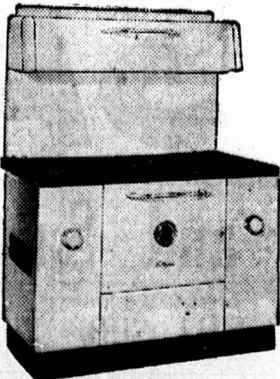

Don't Delay! Sale Ends Saturday, May 20th

HOLMAN'S 2 BIG STORES SUMMERSIDE & CHARLOTTETOWN

"Where Old Friends Meet"