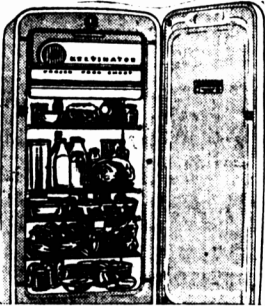

AND MANY MORE!
FROM 25c Weekly—NO MONEY DOWN

"Fleetwood" Portable RECORD PLAYERS

FROM **17.95** OR ONLY **50c** WEEKLY

NO DOWN PAYMENT!

(SINGLE SPEED) (OR 3-SPEED)

NEW WAY FURNITURE CO. LTD.

161 Great George Street

FREE

— NEW WAY'S CHRISTMAS GIFT: A Big Plump **TURKEY** OR A BEAUTIFUL **53 PC. ENGLISH DINNERWARE SET** SERVICE FOR EIGHT!

— when you buy ANY of these Christmas Bargains! —

FREE Christmas Turkey or 53 Pc. DINNERWARE SET with any new 1955 **REFRIGERATOR**