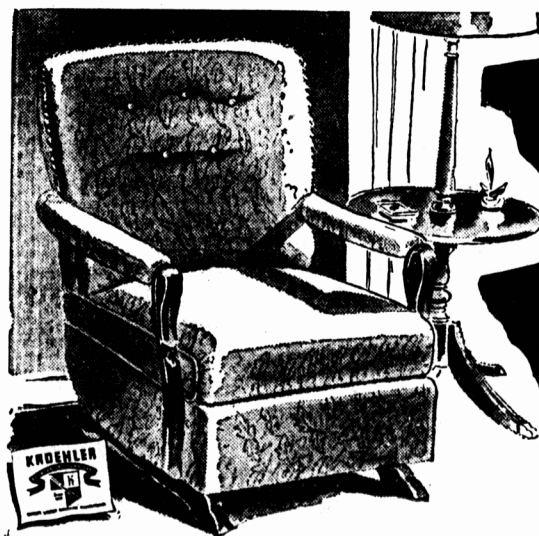

of low priced 3 piece Suites in wine and Green Velour. There are a few Sectional Suites in heavy wool friezes. These values need to be seen to really be believed.

**CHAIRS:**

Chairs of all types and descriptions: UPHOLSTERED PLATFORM ROCKERS — RECLINER CHAIRS with matching Ottaman — CHESTERFIELDS CHAIRS — OCCASIONAL CHAIRS — DINETTE CHAIRS — CHROME CHAIRS — HIGH CHAIRS, etc.

ALL AT KNOCKED DOWN PRICES!

**HIDE-A-BED and DAVENPORTS**

For Beauty, Comfort and All-round Service—Chesterfield Sofas with Hide-away Spring filled Mattresses. The Davenport either with or without arms, have no equal. During this sale you can buy even the most expensive at prices which will please you.