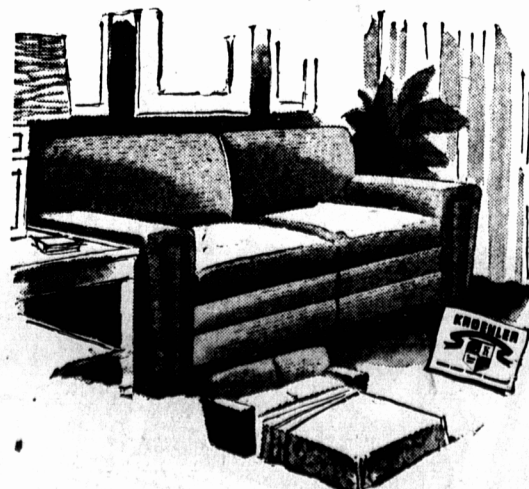

**LIVING ROOM SUITES:**

There is a Sofa or 2 or more piece Suites now in stock to grace your living room according to your means. There are Kroehler VALENTINE SEAVER SOFAS and CHAIRS available at ridiculously LOW PRICES. 2 piece and 3 piece Chesterfield Suites upholstered in modern wool and nylon friezes. There are special stocks

of low priced 3 piece Suites in wine and Green Velour. There are a few Sectional Suites in heavy wool friezes. These values need to be seen to really be believed.

**CHAIRS:**

Chairs of all types and descriptions: UPHOLSTERED PLATFORM ROCKERS — RECLINER CHAIRS with matching Ottaman — CHESTERFIELDS CHAIRS — OCCASIONAL CHAIRS — DINETTE CHAIRS — CHROME CHAIRS — HIGH CHAIRS, etc.

ALL AT KNOCKED DOWN PRICES!

**HIDE-A-BED and DAVENPORTS**

For Beauty, Comfort and All-round Service—Chesterfield Sofas with Hide-away Spring filled Mattresses. The Davenport either with or without arms, have no equal. During this sale you can buy even the most expensive at prices which will please you.