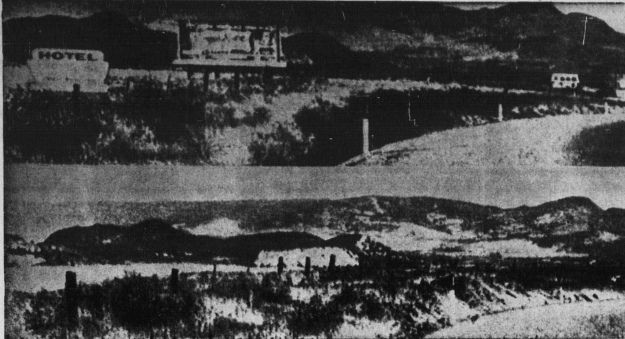

Contrasting Memories Noted As War Anniversary Marked

From AP-Reuters
BERLIN (CP)—Sharply contrasting ceremonies east and west of the Communist wall in Berlin have commemorated the 20th anniversary of the start of the Second World War.

In West Berlin the three Allied commanders joined Mayor Willy Brandt in wreath-laying ceremonies honoring the dead of history's bloodiest and most devastating war.

East Germany's Communist ruler, Walter Ulbricht, chose the day to blast West Germany as a country packed with imperialists and militarists ready to wreck the world again.

Ulbricht spoke to the Volkskammer, East Germany's Communist-dominated parliament. The Volkskammer building is at Luisenstrasse in East Berlin, barely a mile away once stood Berlin's Knoll Opera House, where Adolf Hitler told an emergency session of the Ger-

CPR Official Explains Bids For Business

LAKE LOUISE, Alta. (CP)—Technology and new marketing approaches are being used to provide greater use of railway services and hold down freight costs, N. F. Cowie, Montreal general manager for Canadian Pacific Railway, said here.

Mr. Cowie told the opening session of the 16th Dominion Provincial Coal conference that last year the average CPR

Police Officer Cleared In N.Y. Negro Shooting

POETIC CARPENTRY

These two pictures are from an album made up by the person who took a chain saw to four billboards along Highway 97 at the entrance to

India Makes Appeal For Grain Shipments

Inquest Ordered In Fire Deaths

BATHURST, N.B. (CP)—The inquest into the deaths of Mrs. Byron Scott and her three children whose bodies were recovered following a fire which destroyed their home at Clifton, 16 miles from here early Thursday morning will be held Sept. 10.

BUILDINGS DESTROYED
LOUISVILLE, Ky. (AP)—Fire destroyed 12 to 15 buildings, including a warehouse, church and homes, in a predominantly Negro section near downtown Louisville Sunday. Mayor William O. Cover described the fire as one of the worst in the city's history. No one was injured seriously.

RIGHT WRIGHT
shoes

Royal Academy of Dancing Classes

HOSPITAL QUALITY

NEW GURITY NURSER for better infant care

- NEW GURITY RIB NIPPLE—shaped to fit baby's mouth—less air swallowing
- NEW "SURE GRIP" BOTTLE

COMPLETE UNIT 49¢

AVAILABLE AT ALL P.E.I. DRUG STORES

STEAD'S Free Pick-up and Delivery of your Prescriptions. Dial 4-1131

PARKDALE PHARMACY "Open 7 Nights a Week"

WASHER

OUR BIGGEST WASHER SALE OF THE YEAR . . . ONLY SPECIALFACTORY PURCHASES MAKE THESE PRICES POSSIBLE . . . ONLY 5 DAYS LEFT!