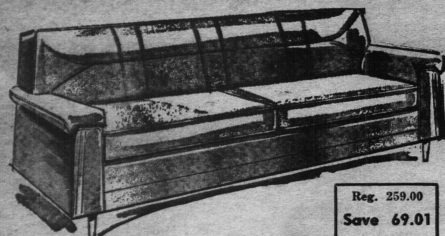

KROEHLER SLEEP - OR - LOUNGE

Reg. 259.00
Save 69.01

189.99

No Down Payment — 10.00 Monthly

COFFEE and STEP-END TABLES

- Coffee table 18" x 36" — step-end table 18" x 24"
- Walnut woodgrain arborite top
- Sturdy hardwood frame

Reg. 14.95

9.99

Reg. 19.95

13.99

LUGGAGE

- Quality luggage by Samsonite, Dominion, McBrine and Christie
- Wide assortment of Ladies and Gent's luggage

20% Disc.

LAMPS

20% Disc.