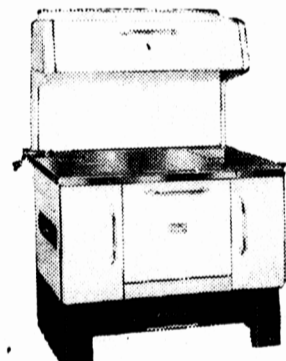

### Saturday, Sept. 8th Through Saturday, Sept. 15th

HERE'S GREAT NEWS! . . . Holman's and Enterprise co-operate to bring you a Real "Money in the Bank" Saving Sale. The Premium that has been chosen is truly worth while—12 Pieces of gleaming Aluminum (Valued at 17.95). These Kitchen Utensils will add much to the efficiency of your Range. Visit HOLMAN'S today—Choose your new Range from our grand selection of "Canada's Finest Ranges"—the ENTERPRISE—we'll deliver with it (Absolutely FREE) your 12 piece set of high grade Aluminumware.

#### There's An ENTERPRISE For Every Need Coal - Wood - Oil - Gas - Electricity

"Valiant" with High Closet .....	119.50	"Coronet" with High Closet .....	200.00
"Valiant" with Reservoir and High Closet .....	126.50	"Coronet" with Built-in Reservoir and High Closet .....	232.00
Standard "Capital" with High Closet .....	135.00	Enterprise Gas Range .....	174.00
Standard "Capital" with Reservoir and High Closet .....	145.00	Enterprise Combination Coal and Gas Range .....	259.00
"Stella" full enamelled finish with High Closet .....	148.00	Enterprise Electric Range .....	297.00
"Stella" full enamelled with Reservoir and High Closet .....	165.00	Enterprise Combination Coal and Electric Range .....	364.00
Enamelled "Capital" Square Range with High Closet .....	163.00	Enterprise Oil Range .....	324.00
Enamelled "Capital" with Built-in Reservoir and High Closet .....	193.50		