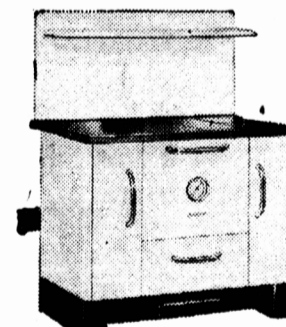

### Saturday, Sept. 8th Through Saturday, Sept. 15th

HERE'S GREAT NEWS! . . . Holman's and Enterprise co-operate to bring you a Real "Money in the Bank" Saving Sale. The Premium that has been chosen is truly worth while—12 Pieces of gleaming Aluminum (Valued at 17.95). These Kitchen Utensils will add much to the efficiency of your Range. Visit HOLMAN'S today—Choose your new Range from our grand selection of "Canada's Finest Ranges"—the ENTERPRISE—we'll deliver with it (Absolutely FREE) your 12 piece set of high grade Aluminumware.

#### There's An ENTERPRISE For Every Need Coal - Wood - Oil - Gas - Electricity

"Valiant" with High Closet .....	119.50	"Coronet" with High Closet .....	200.00
"Valiant" with Reservoir and High Closet .....	126.50	"Coronet" with Built-in Reservoir and High Closet .....	232.00
Standard "Capital" with High Closet .....	135.00	Enterprise Gas Range .....	174.00
Standard "Capital" with Reservoir and High Closet .....	145.00	Enterprise Combination Coal and Gas Range .....	259.00
"Stella" full enamelled finish with High Closet .....	148.00	Enterprise Electric Range .....	297.00
"Stella" full enamelled with Reservoir and High Closet .....	165.00	Enterprise Combination Coal and Electric Range .....	364.00
Enamelled "Capital" Square Range with High Closet .....	163.00	Enterprise Oil Range .....	324.00
Enamelled "Capital" with Built-in Reservoir and High Closet .....	193.50		