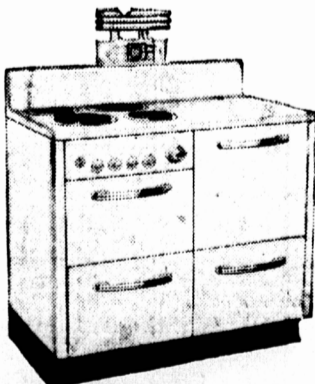

### Saturday, Sept. 8th Through Saturday, Sept. 15th

HERE'S GREAT NEWS! . . . Holman's and Enterprise co-operate to bring you a Real "Money in the Bank" Saving Sale. The Premium that has been chosen is truly worth while—12 Pieces of gleaming Aluminum (Valued at 17.95). These Kitchen Utensils will add much to the efficiency of your Range. Visit HOLMAN'S today—Choose your new Range from our grand selection of "Canada's Finest Ranges"—the ENTERPRISE—we'll deliver with it (Absolutely FREE) your 12 piece set of high grade Aluminumware.

#### There's An ENTERPRISE For Every Need Coal - Wood - Oil - Gas - Electricity

"Valiant" with High Closet .....	119.50	"Coronet" with High Closet .....	200.00
"Valiant" with Reservoir and High Closet .....	126.50	"Coronet" with Built-in Reservoir and High Closet .....	232.00
Standard "Capital" with High Closet .....	135.00	Enterprise Gas Range .....	174.00
Standard "Capital" with Reservoir and High Closet .....	145.00	Enterprise Combination Coal and Gas Range .....	259.00
"Stella" full enamelled finish with High Closet .....	148.00	Enterprise Electric Range .....	297.00
"Stella" full enamelled with Reservoir and High Closet .....	165.00	Enterprise Combination Coal and Electric Range .....	364.00
Enamelled "Capital" Square Range with High Closet .....	163.00	Enterprise Oil Range .....	324.00
Enamelled "Capital" with Built-in Reservoir and High Closet .....	193.50		