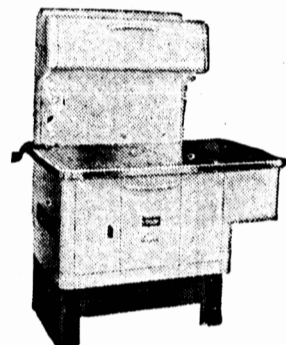

### Saturday, Sept. 8th Through Saturday, Sept. 15th

HERE'S GREAT NEWS! . . . Holman's and Enterprise co-operate to bring you a Real "Money in the Bank" Saving Sale. The Premium that has been chosen is truly worth while—12 Pieces of gleaming Aluminum (Valued at 17.95). These Kitchen Utensils will add much to the efficiency of your Range. Visit HOLMAN'S today—Choose your new Range from our grand selection of "Canada's Finest Ranges"—the ENTERPRISE—we'll deliver with it (Absolutely FREE) your 12 piece set of high grade Aluminumware.

#### There's An ENTERPRISE For Every Need Coal - Wood - Oil - Gas - Electricity

"Valiant" with High Closet .....	119.50	"Coronet" with High Closet .....	200.00
"Valiant" with Reservoir and High Closet .....	126.50	"Coronet" with Built-in Reservoir and High Closet .....	232.00
Standard "Capital" with High Closet .....	135.00	Enterprise Gas Range .....	174.00
Standard "Capital" with Reservoir and High Closet .....	145.00	Enterprise Combination Coal and Gas Range .....	259.00
"Stella" full enamelled finish with High Closet .....	148.00	Enterprise Electric Range .....	297.00
"Stella" full enamelled with Reservoir and High Closet .....	165.00	Enterprise Combination Coal and Electric Range .....	364.00
Enamelled "Capital" Square Range with High Closet .....	163.00	Enterprise Oil Range .....	324.00
Enamelled "Capital" with Built-in Reservoir and High Closet .....	193.50		