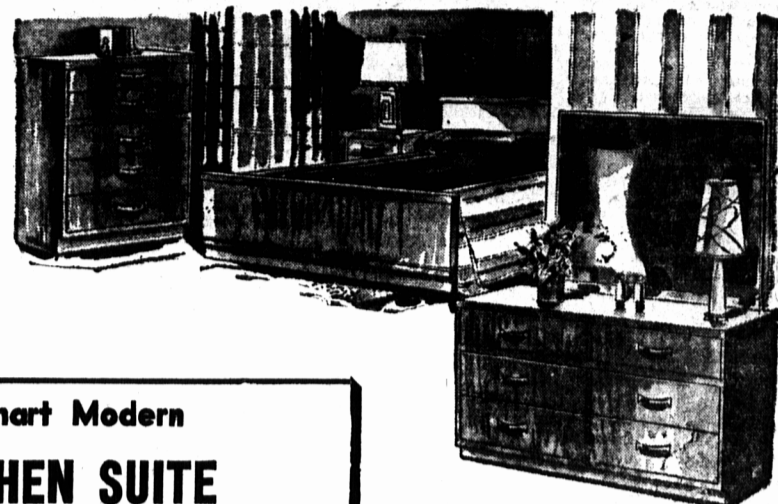

(Regular 45.45 Value)

FREE

OR

A Smart Modern
KITCHEN SUITE

5 Pieces in Gleaming Chrome

Table and Four Chairs

Regular 74.50

FOR
ONLY **19.95**

Your Old Furniture Trade-
Ins May Be Arranged

**ONLY
10%
DOWN**

**HOLMAN HOME PLAN
Balance Monthly**

**With The Purchase of Any Bedroom Suite
on Our Floors At 169.00 or Over**

Now Is The Time... And this Special Offer will delight you! With the purchase of any one of the new Bedroom Suites priced at \$169 or over you'll get a choice of either a FREE Spring and Spring-Filled Mattress OR a modern Chrome Kitchen Suite valued at \$74.50 for JUST \$19.95. Come in and inspect the new Bedroom Suites—Buy yours and get in on our Special Week-Long Offer!