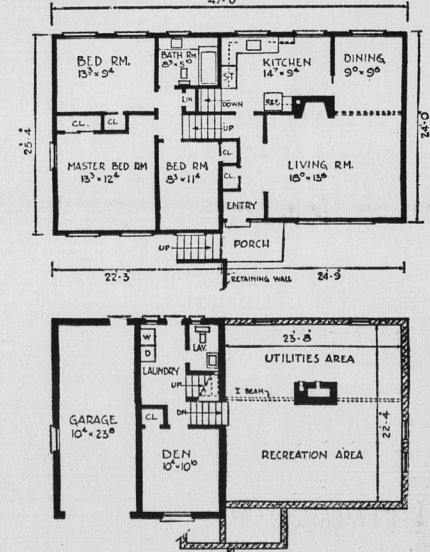

Table with market data for Toronto, including various commodity prices and exchange rates.

Table with market data for Toronto, including various commodity prices and exchange rates.

Table with market data for Toronto, including various commodity prices and exchange rates.

Table with market data for Toronto, including various commodity prices and exchange rates.

CHURCHES SUNDAY

KINGS

QUEENS

MILTON

PRINCE

ALBERTON

GOSPEL TENT

KENSINGTON

NORTH BEDEQUE

NOTICE OF SALE BY SHERIFF

WELLINGTON

UNITED CHURCH

FREE CHURCH OF SCOTLAND

ANGELICAN SERVICES

ALBERTON - WEST

TYNE VALLEY

FUNDAMENTAL BAPTIST

BEDEQUE UNITED BAPTIST

TRINITY UNITED CHURCH

NOTICE OF SALE BY SHERIFF

HOW TO OBTAIN PLAN BOOK

MOST ACTIVE TORONTO STOCKS

Table with stock market data for Toronto, including various stock prices and exchange rates.

INDUSTRIALS

Table with stock market data for Toronto, including various stock prices and exchange rates.

REAL ESTATE

Table with real estate market data for Toronto, including various property prices and exchange rates.

COMMODITIES

Table with commodity market data for Toronto, including various commodity prices and exchange rates.

CURRENCY

Table with currency market data for Toronto, including various exchange rates.

EXCHANGE

Table with exchange market data for Toronto, including various exchange rates.

GUARDIAN PATRIOT HOME OF THE WEEK

SUMMERSIDE STORE

WILL BE CLOSED SAT., JULY 27th For Stocktaking

CHARLOTTETOWN STORE OPEN TILL 4:30 P.M. CHARLOTTETOWN STORE WILL BE CLOSED MONDAY, JULY 29th FOR STOCK TAKING SUMMERSIDE STORE OPEN TILL 5 P.M.

Large advertisement for Charlottetown Store, featuring the text 'OPEN SATURDAY AFTERNOON TILL 4:30 P.M.' and 'Saturday Specials ON SALE AT 2 P.M. SHARP CHARLOTTETOWN STORE ONLY!'.

Advertisement for Men's Chino Pants, featuring the text 'MEN'S CHINO PANTS' and '3.99'.

Advertisement for Boys' T-Shirts, featuring the text 'BOYS' T-SHIRTS' and '99c'.

Advertisement for Sleeping Bag, featuring the text 'SLEEPING BAG' and '7.29'.

Advertisement for Ladies' Jamaican and Short Shorts, featuring the text 'LADIES' JAMAICAN and SHORT SHORTS' and '1.49'.

Advertisement for Children's Short Sets, featuring the text 'CHILDREN'S SHORT SETS' and '1.32'.

Advertisement for Table Lamps and Shades, featuring the text 'TABLE LAMPS AND SHADES' and '1.99'.

Advertisement for Girls Shorts, featuring the text 'GIRLS SHORTS' and '1.00'.