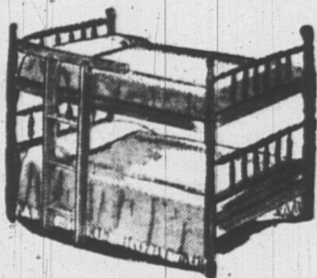

Reg. 79.50 Now **49.95**

(probably lowest price in Canada)

Simmons BACKCARE

- Box Springs or Mattresses
- New 312 exclusive adjuste rest coils
- Foam comfort padding
- Smooth top
- Cord locked-in turning handles
- crush proof prebuilt boarder

Reg. 79.95 Now **54.50**

Simmons 39" CONTINENTAL BED

Save **55.55** Complete with matching box spring and legs, luxurious quilted cover.
Reg. 135.50
Now Only **79.95**

Low Price CONTINENTAL Bed - 39"

Complete with Box Spring, Mattress, Legs, Headboard.
NOW **59.50**

OPEN EVERY NIGHT TILL 9.30 P.M. DURING SALE

BUNK BEDS

- Spring filled mattresses
- Hardwood construction
- Antique Maple Finish

Reg. 99.50

Sale Price... **74.50**

ROLLAWAY COTS

with

Spring Filled Mattresses