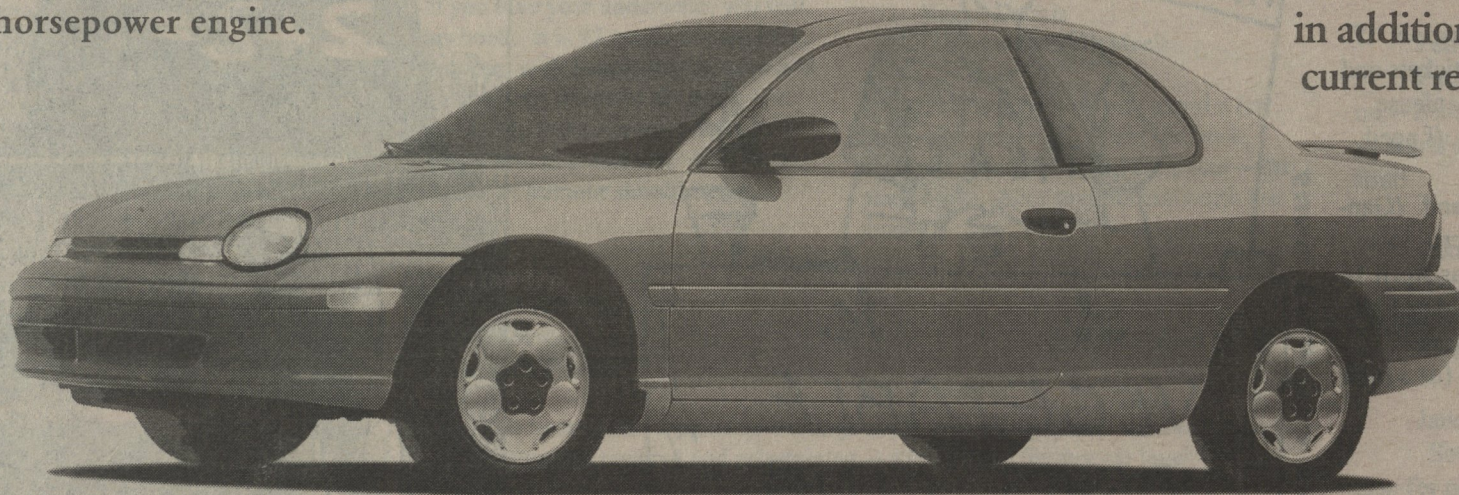

# neon *EX* celeration:

The resulting movement of graduating students to a Chrysler dealership after reading they can receive an extra \$750 rebate on a hot looking 2-door with a gutsy 132 horsepower engine.

Graduate  
rebate of  
**\$750**  
in addition to all  
current rebates.†

**1996 Neon Ex Available Features Include:**

- 2.0L 16V 132 hp SOHC engine
- Dual air bags
- Automatic transmission
- Side door impact beams
- AM/FM stereo cassette with 6 speakers
- Air conditioning
- Rear spoiler
- 14" deluxe wheel covers
- Dual outside remote mirrors
- Fuel economy -5.8L/100 km hwy\*  
-8.4L/100 km city\*

**Our \$750 Graduate rebate applies to all 1996 Chrysler and Jeep/Eagle vehicles.†**

Get an additional \$750 Cash Rebate - over and above all other discount offers - when you purchase the 1996 Chrysler vehicle of your choice.†