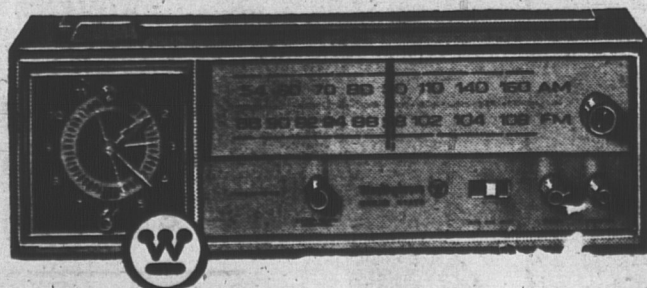

Clock Radio

22.95

5.00 Monthly