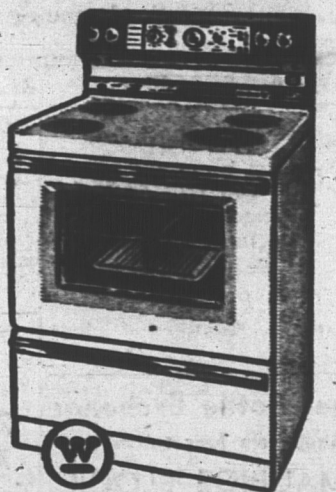

15 lb. Heavy Duty LAUNDROMAT

A choice of four cycles provides correct wash and rinse temperature setting for all Regular and Wash 'n' Wear fabric. 3-position Water Saver with Re-set Control. 2 rinse cycles. Automatic safety lid lock. New lint filter and water circulation system. Porcelain enamel top and tub.

329.95 16.00
per month