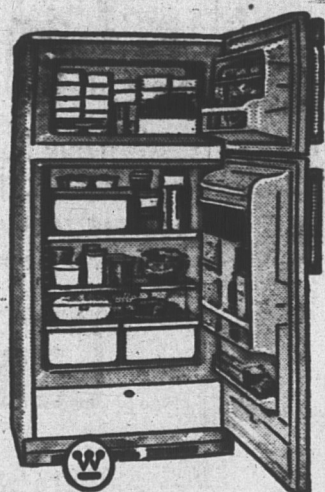

12.5 cu. ft.

REFRIGERATOR

Never Defrost

2 Door Refrigerator Freezer

With this model you can design the interior to meet your own individual needs. Shelves can be adjusted to 10 positions. This model features these Westinghouse conveniences: 119 lb. Separate Frost-Free Freezer. Colder Cold Cooling System. Completely automatic defrosting. Full-width Porcelain Crisper. Separate Cheese and Butter Keepers. White Porcelux Enamel Finish. Available with Right Hand door opening.

379.95 18.50
per month