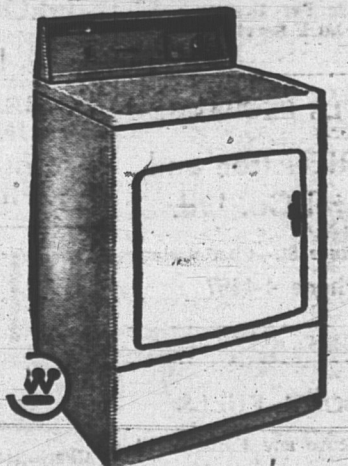

Double Washing Action MATCHING DRYER

189.95 15.00
per month