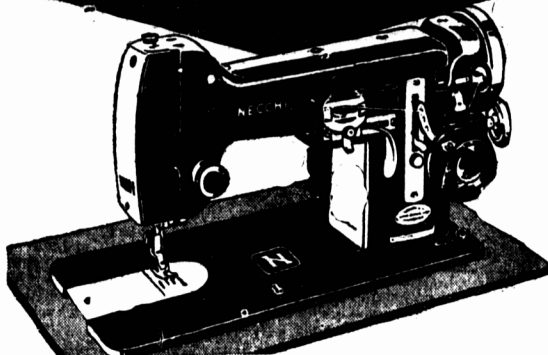

SHOP FOR CHRISTMAS IN HOLMAN'S CHINA DEPARTMENTS SUMMERSIDE AND CHARLOTTETOWN.

To Mother With Love...

NECCHI MIRA

EMBROIDERS
FULLY AUTOMATIC

NO MORE FINISHING WORK BY HAND!
NECCHI sews on buttons, makes buttonholes, blindstitches hems, darns, monograms... beautiful embroidery possible even for a beginner because NECCHI sews by itself. The new NECCHI BU MIRA in its beautiful soft grey colour with a built-in switch control, mechanical needle threader and new built-in light.