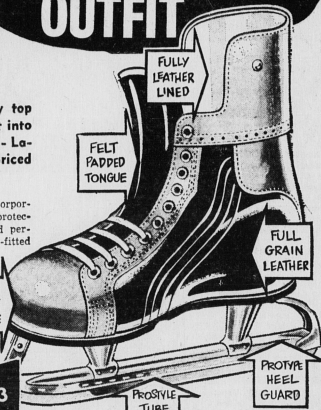

HOCKEY OUTFIT

Features demanded by top league scorers are built into this special "Daoust-Lalonde" Outfit, savings priced — at Canadian Tire.