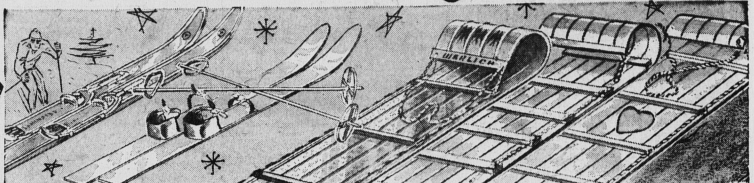

Your Canadian Tire Store . . . for

MERRY CHRISTMAS SHOPPING

for The Whole Family . . .

YOU'LL SCORE SAVINGS

DAOUST LALONDE APPROVED

HOCKEY OUTFIT

Features demanded by top league scorers are built into this special "Daoust-Lalonde" Outfit, savings priced — at Canadian Tire.

SIZES 5 TO 13

14.99 PAIR

MASTERCRAFT EXTRA SPECIAL HOCKEY OUTFIT

11.98 PAIR

MEN'S DAOUST LALONDE HOCKEY OUTFIT

16.99 PAIR

PRO-STYLED . . . FOR LEAGUE ACTION

A. SENIOR HOCKEY GLOVE

BOY'S HOCKEY GLOVE

ADULT'S HOCKEY GLOVE

B. SUPER SHIN PAD

MASTERCRAFT MEN'S SHIN PAD

C. SENIOR HOCKEY PANT

D. BOY'S ELBOW PAD

E. BOY'S HOCKEY HELMET

F. YOUTH'S SHOULDER PAD

G. ALL-FIBRE SHOULDER PAD

H. HARDWOOD HOCKEY STICKS

3% CASH BONUS DISCOUNTS ON ALL CASH PURCHASES

YOUTH'S SKI OUTFIT
5-ft. skis. "Chales" touring harness, cane poles. For 8 to 10 year olds. Complete **9.49**

SELECT HARDWOOD TOBOGGAN
Flexible, clear grained hardwood. Natural oil finish; weatherproof polyethylene ropes; strong "chain-down-hood" construction. **5.39**
5-ft. size **6.99** 6-ft. size **8.59**
"Eight-Footer" Toboggan Superior construction throughout **11.88**

TREE LIGHTS

- at compare and save prices

MULTIPLE OUTDOOR SET

FULLY APPROVED — FOR 110-120 VOLT CIRCUITS
2.69 12-LIGHT OUTFIT

7-Light Set 1.59 - 15-Light Set 3.39
Extra Bulbs — each .14; 5 for .59

Canadian-made heavy weatherproof wiring, safety sockets. The generous length gives greater coverage; add-on connector for extra sets; mammoth colored bulbs, individual lighting.

SEE US FOR CAR ACCESSORIES

- Chrome Discs
- Seat Belts
- White-walls
- Mirrors
- Cigar Lighter
- Seat Covers
- Spot Lights
- Fender Flaps

Mastercraft Standard Top MAPLE SKIS

$12.69

Youth's Super Ski Outfits

$12.49

Windshield Washer

3.98

MAN-SIZE POWER WITH MOR-POWER

MOR-POWER SUPER SERVICE