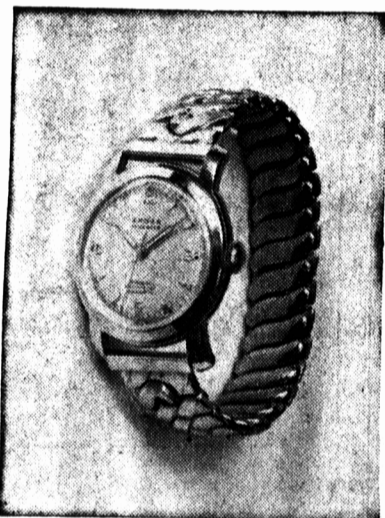

FATHER'S DAY Specials

Specials On Sale Thursday, Friday and Saturday Morning

Present "Pop" With a Genuine
LA-Z-Boy
CHAIR and STOOL

Give Dad comfort for years to come. These La-z-boys are covered in either red or green frizzes.

Regular 119.98
SPECIAL 99.98

HOLMAN'S BOTH STORES FURNITURE

Present "Pop" With a **CLEBAR**
Automatic 25 Jewel

WATCH

30.00 Trade-In
For Any Old Watch

Regular Price 69.95
Less Trade-In 30.00
YOU PAY ONLY -- 39.95

While They Last
MEN'S WEAR
Summerside

ELECTRIC DRILL

These heavy duty models have self-lubricating bearings. Powerful single wind armature. Will bore 1/4 inch in metal, 1/2 inch in wood. Precision built Cummins brand. Available in two popular models.