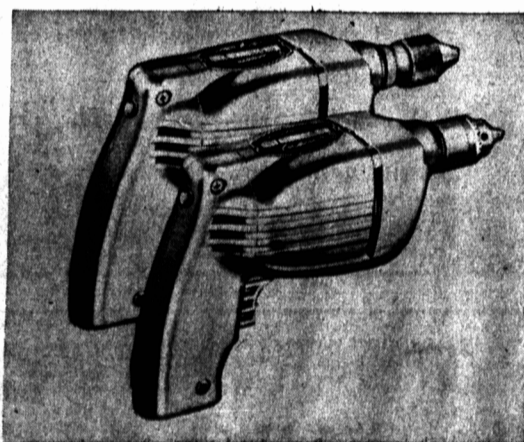

FATHER'S DAY Specials

Specials On Sale Thursday, Friday and Saturday Morning

Present "Pop" With a Genuine
LA-Z-Boy
CHAIR and STOOL

Give Dad comfort for years to come. These La-z-boys are covered in either red or green frizzes.

Regular 119.98
SPECIAL 99.98

HOLMAN'S BOTH STORES FURNITURE

Present "Pop" With a **CLEBAR**
Automatic 25 Jewel

WATCH

30.00 Trade-In
For Any Old Watch

Regular Price 69.95
Less Trade-In 30.00
YOU PAY ONLY -- 39.95

While They Last
MEN'S WEAR
Summerside

ELECTRIC DRILL

These heavy duty models have self-lubricating bearings. Powerful single wind armature. Will bore 1/4 inch in metal, 1/2 inch in wood. Precision built Cummins brand. Available in two popular models.