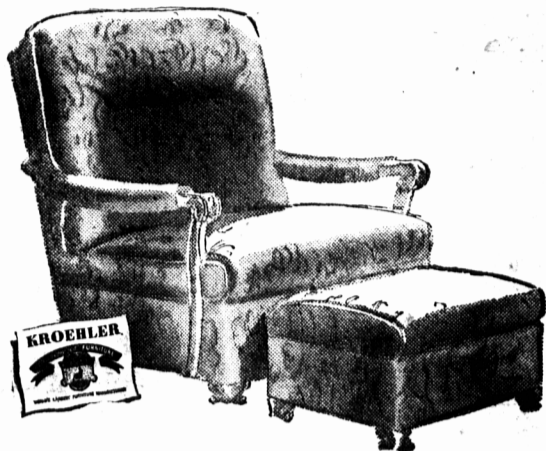

NOW... You Can Select Your Upholstered Living Room Furniture In The Style And Covering Of Your Choice At Moderate Cost!

ONLY **10%** DOWN
Balance Monthly

This New **HOLMAN - KROEHLER** Feature Enables You To Order The Style of Your Choice And The Cover and Color of Your Choice From The Entire Kroehler Line of Upholstered Furniture.

Delivery In
Approximately 3 Weeks
From Date of Order

Scores of New Covers and Styles
From Which To Choose!

If you want individuality in your living room furniture, here's the opportunity you have been looking for. Right now at Holman's, you can select the style of Chesterfield, chair or other Kroehler upholstered furniture you want, choose the covering and color you want and have your selection made up specially for you and delivered to your home in approximately three weeks. Come in today, choose from dozens of smart styles and coverings in famous Kroehler living room furniture.