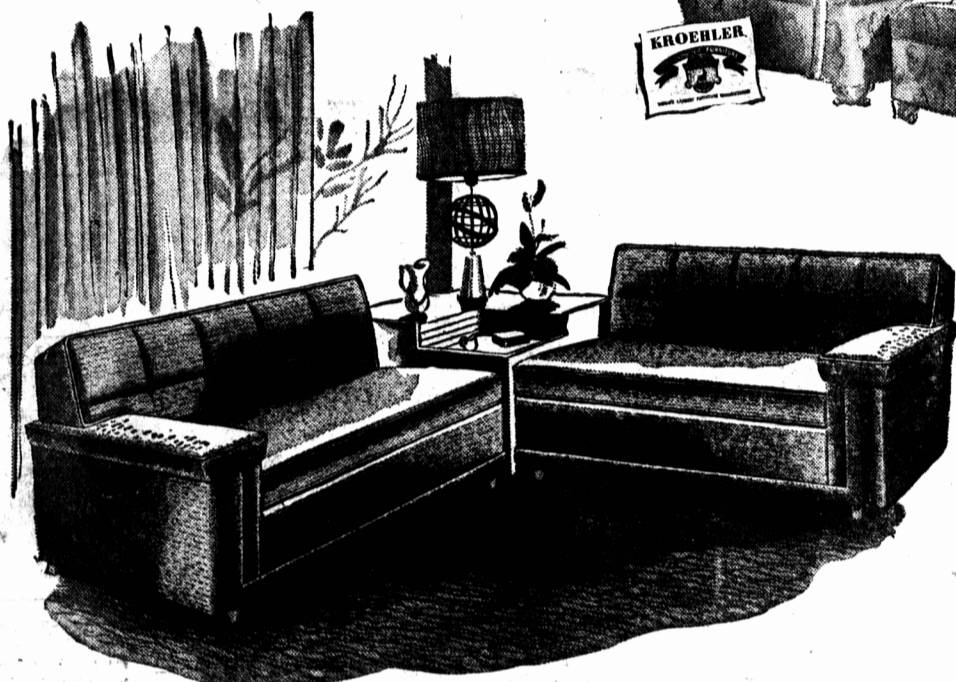

NOW... You Can Select Your Upholstered Living Room Furniture In The Style And Covering Of Your Choice At Moderate Cost!

ONLY **10%** DOWN
Balance Monthly

This New **HOLMAN - KROEHLER** Feature Enables You To Order The Style of Your Choice And The Cover and Color of Your Choice From The Entire Kroehler Line of Upholstered Furniture.

Delivery In
Approximately 3 Weeks
From Date of Order

Scores of New Covers and Styles
From Which To Choose!

If you want individuality in your living room furniture, here's the opportunity you have been looking for. Right now at Holman's, you can select the style of Chesterfield, chair or other Kroehler upholstered furniture you want, choose the covering and color you want and have your selection made up specially for you and delivered to your home in approximately three weeks. Come in today, choose from dozens of smart styles and coverings in famous Kroehler living room furniture.