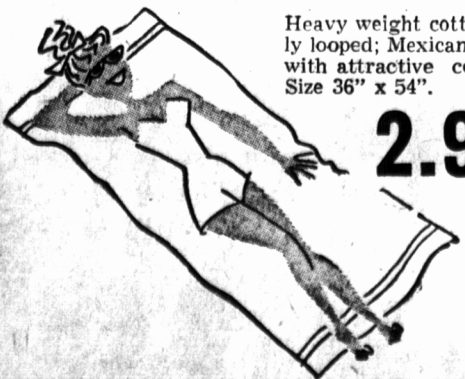

Only **8.98**

HOLMAN'S BOTH STORES FURNITURE

BIG THIRSTY BEACH TOWELS

Attractive Lady Galt style in white with rainbow stripes; medium weight cotton terry, finished with ends neatly hemmed. Size 36" x 60".

1.98

Also in Lady Galt style, refreshing in white with ship design in cotton terry of heavier weight, neatly hemmed. Size 36" x 60".

2.98

Heavy weight cotton terry, deeply looped; Mexican style in white with attractive colorful design. Size 36" x 54".