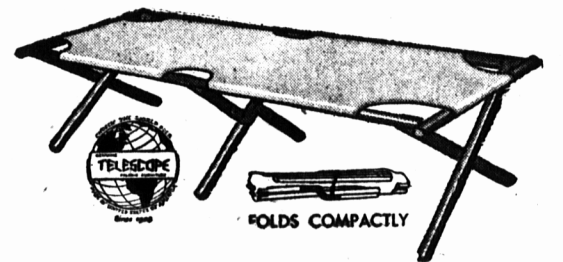

Preview for SUMMER LIVING!

SUMMER FURNITURE NEW ARRIVALS

RECLINING CHAIRS

Ideal for the home garden or at the summer cottage. Self adjusting, short fold chairs with striped canvas, varnished hardwood frames. Back adjusts to 5 positions, upright to full reclining; adjusts while sitting.

Only **8.98**

RECLINING CHAIRS

Another design in summer furniture comfort, strong and reliable. Varnished hardwood frames; multi-colored striped canvas seat and back—both reinforced for strength and comfort and has 3 adjustments.

Only **6.98**

BEACH BACK RESTS

Varnished hardwood frames and attractive multi-colored striped canvas covering—back adjusts to 3 positions.

Only **2.49**

SHOPPING HOURS

Both **HOLMAN'S** Stores

8:30 a.m. to 5:00 p.m.

Monday through Thursday

8:30 a.m. to 9:00 p.m.—Friday

8:30 a.m. to 12—Saturday

AS ABOVE

but including matching canopy and leg rest—

Complete **11.98**

FOLD-AWAY ARMCHAIRS

Useful, handy and inexpensive! varnished hardwood frames, striped canvas covers—4 bent wood back supports.

Only **7.49**

FOLDING COT

Hardwood, natural finished frame, covered with white canvas, specially woven to meet rigid strength specifications. Size—opened 76" long, 25" wide and 17½" high; folds to 37" x 8" x 3½".

Only **8.98**

HOLMAN'S BOTH STORES FURNITURE

BIG THIRSTY . . . . . . BEACH TOWELS

Attractive Lady Galt style in white with rainbow stripes; medium weight cotton terry, finished with ends neatly hemmed. Size 36" x 60".

1.98

Also in Lady Galt style, refreshing in white with ship design in cotton terry of heavier weight, neatly hemmed. Size 36" x 60".

2.98

Heavy weight cotton terry, deeply looped; Mexican style in white with attractive colorful design. Size 36" x 54".

2.98

HOLMAN'S Both Stores, Home Furnishing

Sun Dresses

by Cole of California