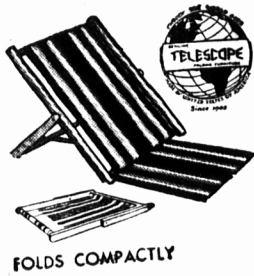

BEACH BACK RESTS

Varnished hardwood frames and attractive multi-colored striped canvas covering—back adjusts to 3 positions.

Only **2.49**

SHOPPING HOURS

Both **HOLMAN'S** Stores

8:30 a.m. to 5:00 p.m.

Monday through Thursday

8:30 a.m. to 9:00 p.m.—Friday

8:30 a.m. to 12—Saturday

AS ABOVE

but including matching canopy and leg rest—

Complete **11.98**