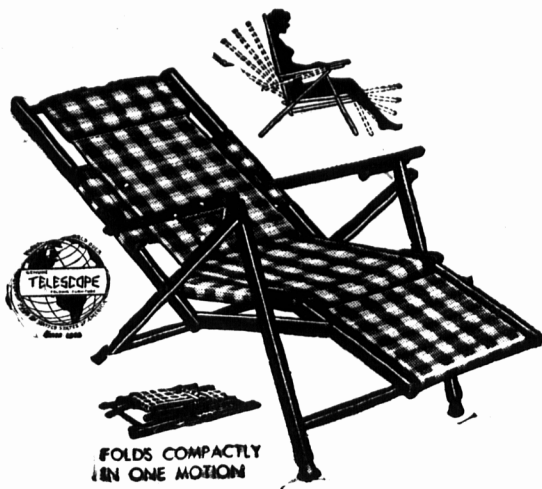

Preview for SUMMER LIVING!

SUMMER FURNITURE NEW ARRIVALS

RECLINING CHAIRS

Ideal for the home garden or at the summer cottage. Self adjusting, short fold chairs with striped canvas, varnished hardwood frames. Back adjusts to 5 positions, upright to full reclining; adjusts while sitting.

Only **8.98**

RECLINING CHAIRS

Another design in summer furniture comfort, strong and reliable. Varnished hardwood frames; multi-colored striped canvas seat and back—both reinforced for strength and comfort and has 3 adjustments.

Only **6.98**

BEACH BACK RESTS

Varnished hardwood frames and attractive multi-colored striped canvas covering—back adjusts to 3 positions.

Only **2.49**

SHOPPING HOURS

Both **HOLMAN'S** Stores

8:30 a.m. to 5:00 p.m.