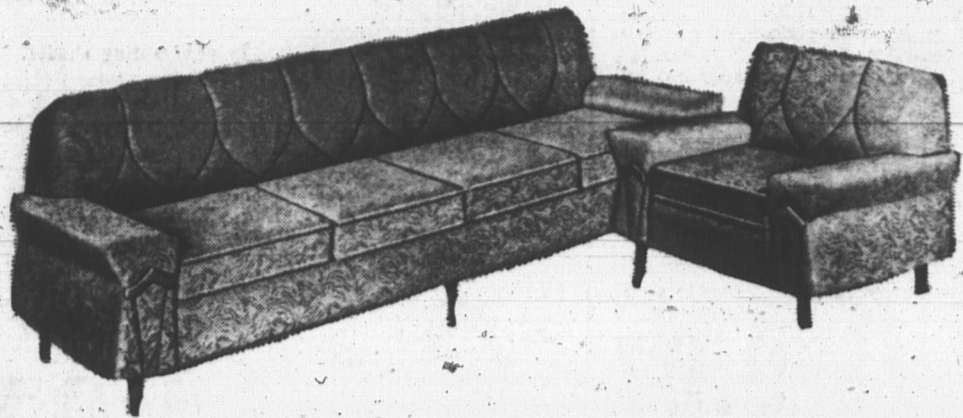

It is a well known fact that because of television viewing living room furniture is subjected to wear and tear more severe than ever before. The upholstered pieces in this ensemble are constructed to withstand this rugged wear. Coil springs on seat and back, soft deck edge, and reversible foam cushions ensure lasting comfort.

Reg. $259.95

219.97

No Down Payment—$12.00 Monthly

- 100% nylon frieze covering
- Ensemble consists of sofa and matching chair, arborite top coffee table, two step end tables and two decorative table lamps and shades.
- Choice of brown or raisin
- Modern semi-wide arm styling

3 PC. BEDROOM SUITE

Excellent value at the budget price.

A suite in distinctive modern styling with high-gloss walnut finish which will not turn yellow and resists water or alcohol. The drawers run smoothly on nylon glides and have bottoms and sides moulded in one piece for added strength.

- Included are Bookcase Bed, Chest of Drawers and Double Dresser
- Large tilting mirror
- Sturdy hardwood construction.

Reg.

149.95

119.97

No Down Payment—$9.00 Monthly