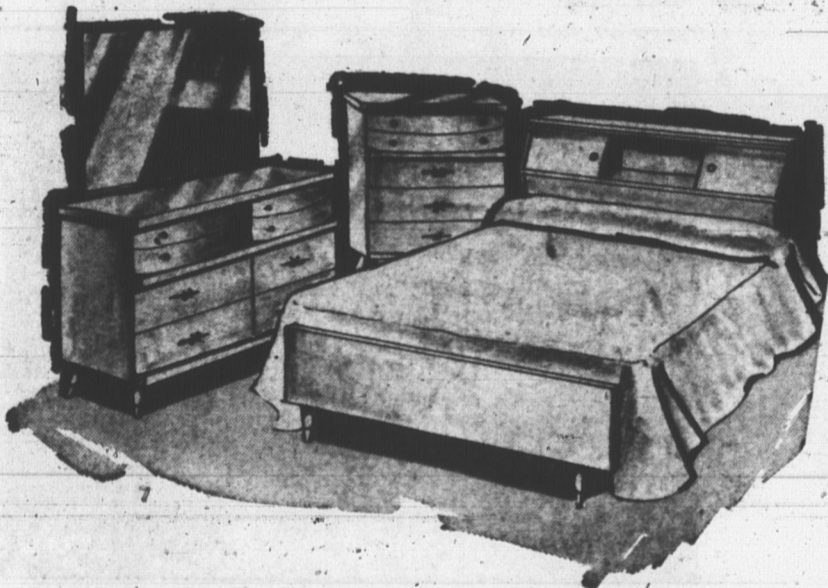

EASTER SALE

APRIL 7 - APRIL 17

KROEHLER 7 PC. LIVINGROOM ENSEMBLE

Built To Last In The TV Age

It is a well known fact that because of television viewing living room furniture is subjected to wear and tear more severe than ever before. The upholstered pieces in this ensemble are constructed to withstand this rugged wear. Coil springs on seat and back, soft deck edge, and reversible foam cushions ensure lasting comfort.

Reg. $259.95

219.97

No Down Payment—$12.00 Monthly

- 100% nylon frieze covering
- Ensemble consists of sofa and matching chair, arborite top coffee table, two step end tables and two decorative table lamps and shades.
- Choice of brown or raisin
- Modern semi-wide arm styling

3 PC. BEDROOM SUITE

Excellent value at the budget price.

A suite in distinctive modern styling with high-gloss walnut finish which will not turn yellow and resists water or alcohol. The drawers run smoothly on nylon glides and have bottoms and sides moulded in one piece for added strength.

- Included are Bookcase Bed, Chest of Drawers and Double Dresser
- Large tilting mirror
- Sturdy hardwood construction.

Reg.

149.95

119.97

No Down Payment—$9.00 Monthly

5 PC. BEDROOM SUITE

Large Triple Dresser gives extra drawer space.

Designed for the larger bedroom or where extra drawer space is required. The finish is hand rubbed to a brilliant lustre and resists water and alcohol stains. The Ensemble consists of triple dresser, chest of drawers, bookcase bed, ribbon sat spring and "Royal" quilt top mattress.

- Walnut finish
- Sturdy hardwood frame construction
- Smooth running drawers on nylon glides

Reg.

226.85

179.97

No Down Payment — 10.00 Monthly

MATTRESSES

MATTRESS and BOX SPRING

If you are not getting a restful night's sleep due to your mattress being too hard, too soft or too lumpy.