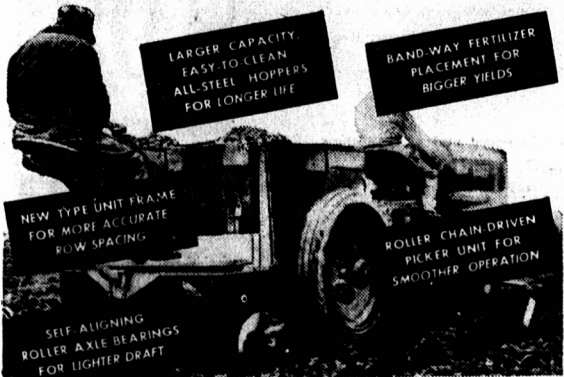

EASIER PLANTING, GREATER YIELDS with IRON AGE POTATO PLANTERS

SEE IT NOW
Stop in and see how famous Iron Age Potato Planters help you grow more and make higher farm profits!

AVAILABLE AT
SIMMONDS & MAC FARLANE LTD.
SUMMERSIDE
DIAL 2388 P. O. BOX 570

POTATO AND VEGETABLE PLANTERS • TRANSPLANTERS • SPRAYERS • BUSTERS
POTATO DIGGERS • WINDERS • MANURE SPREADERS • JUICE PRESSSES

by the missionary educational work of the Board of Missionary Education. Foreign missionary work is conducted in Japan, China, Korea, Central India, West Africa and Trinidad. In these areas there are 76 missionary families supported by the Overseas Board with yet another 105 workers supported by the W. M. S. groups. The foreign missionary activity has various emphasis, with education being the greatest stress in Trinidad and medical work the stress in Korea. There are more than 70 schools under the director-

ship of the United Church in Trinidad holding responsibility for 25,000 students.
The United Church in its overseas work is being very careful that the Christian converts won't be not being known by the denominational label of the home Canadian church but rather are being identified with the union groups in their own lands. This 25th year of union will witness the sending of a large contingent of missionaries to foreign fields under the sponsorship of the United Church of Canada.—S.

KING'S LYNN, Norfolk, Eng.—(since 1860, women are to be admitted)—(CP)—For the first time (ted into the local sailing club.

CAPITOL Summerside

Tonight 7:15-9:15 — Thursday 8:30-7:15-9:15

Advertisement for the movie 'CRY OF THE CITY' featuring Victor Mature and Richard Conte, directed by Robert Siodmak. Includes promotional text and a small image of the actors.

REGENT MOVIES ARE BETTER THAN EVER!

Wednesday 8:30, 7:15 & 9:15 — Thursday 7:15 & 9:15
Thrills as bold as the screen can hold . . . blazing with the Excitement . . . Adventure . . . and Romance . . . of America's richest industry . . . the lusty saga of brave men who risk their all . . . for Oil!

Advertisement for the movie 'STRIKE IT RICH' featuring Cameron Granville and Castle. Includes promotional text and a small image of the actors.

CAKEO THEATRE KENSINGTON

Wednesday and Thursday, 7:45. Another of M-G-M's big musicals in technicolor, starring everyone's favorite, Jane Allynson, Judy Garland, Mickey Rooney, Gene Kelly, Ann Southern, with Janet Leigh, Tom Drake, Songs! Dancing! Comedy and Romance! In "WORDS AND MUSIC"