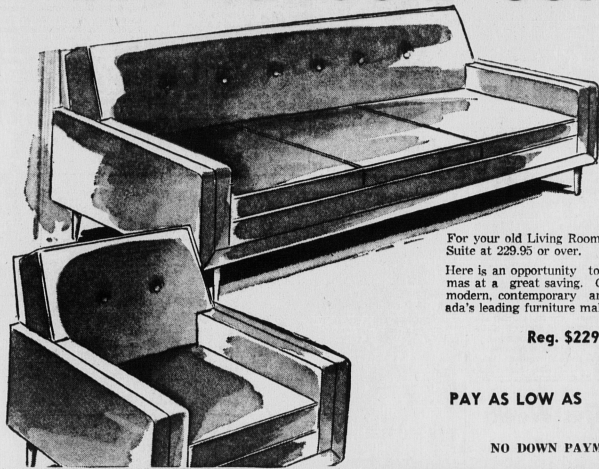

FURNITURE and APPLIANCE

TRADE-IN SALE

ONE WEEK ONLY — NOVEMBER 23rd To 28th

LIVINGROOM SUITES

75.00

TRADE-IN ALLOWANCE

Reg. $229.95 to $429.95

PAY AS LOW AS **154.95** and your old suite

NO DOWN PAYMENT—8.00 MONTHLY

KITCHEN & DINETTE SUITES