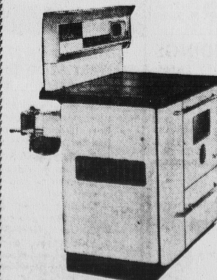

ENTERPRISE DELUXE KEMAC RANGE

Reg. $399.95

329.97 and your old range

NO DOWN PAYMENT — $18.00 MONTHLY

If unable to shop in person use Holman's Convenient Mail Order Service or phone Summerside 436-222 — Charlottetown 894-6525.

STORE HOURS :

Summerside Store

Monday thru Thursday 8:30—5:30
Friday 8:30—9:30
Saturday 8:30—5:00

Charlottetown Store

Monday thru Thursday 8:30—5:00
Friday 8:30—9:00
Saturday 12:00 Noon