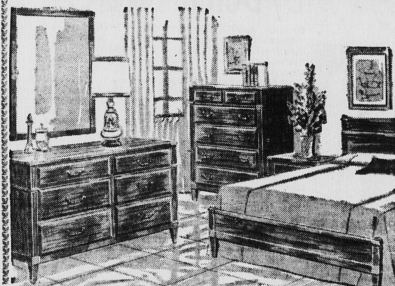

BEDROOM SUITES

$60 TRADE-IN ALLOWANCE

Reg. 199.95 to 449.95

PAY AS LOW AS

139.95