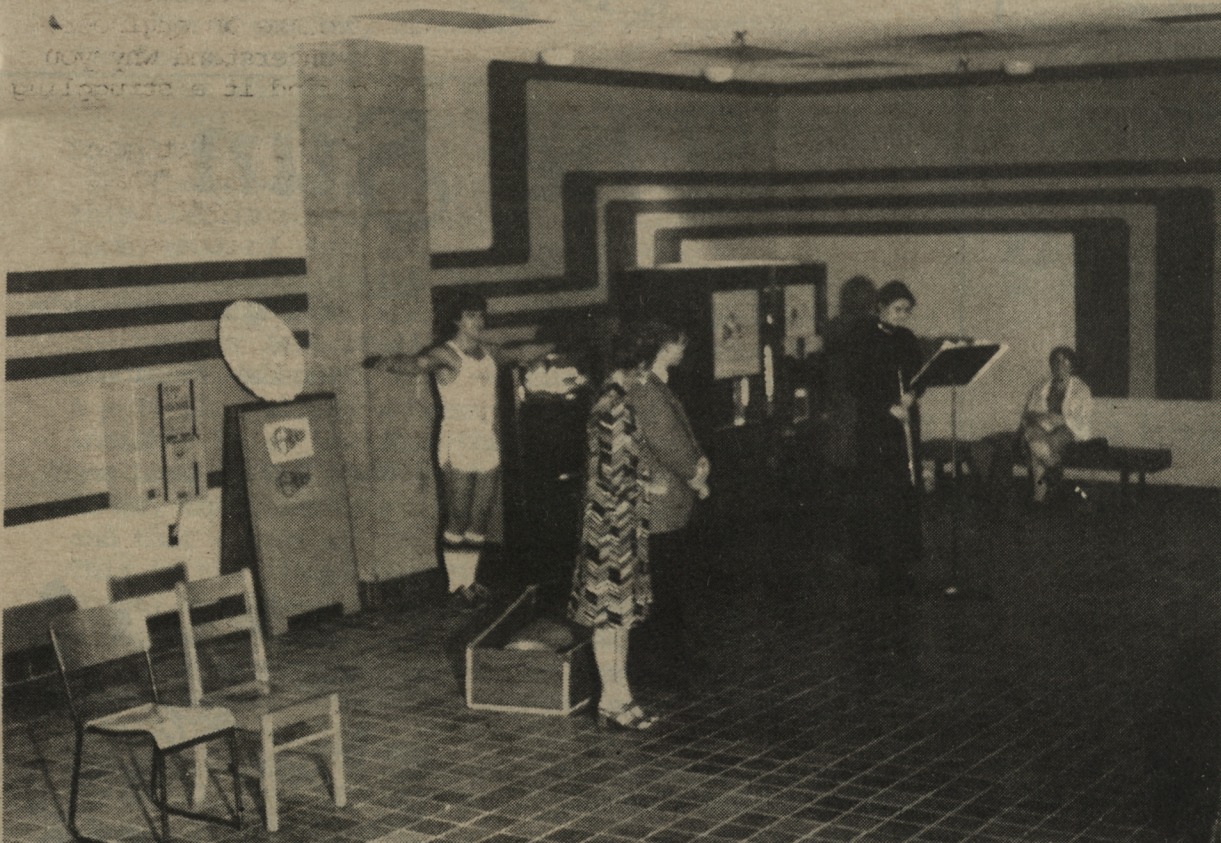

Absurdity

in the

Sandbox

Starring in the UPEI Theatre Society's November 24 production of Edward Albee's "The Sandbox" were:
Mummy - Robyn Hume
Daddy - Lachlan MacQuarrie
Grandmother - Anne Reynolds
Muscle Man - Jonathan Orłowski
Musician - Heather MacDougall