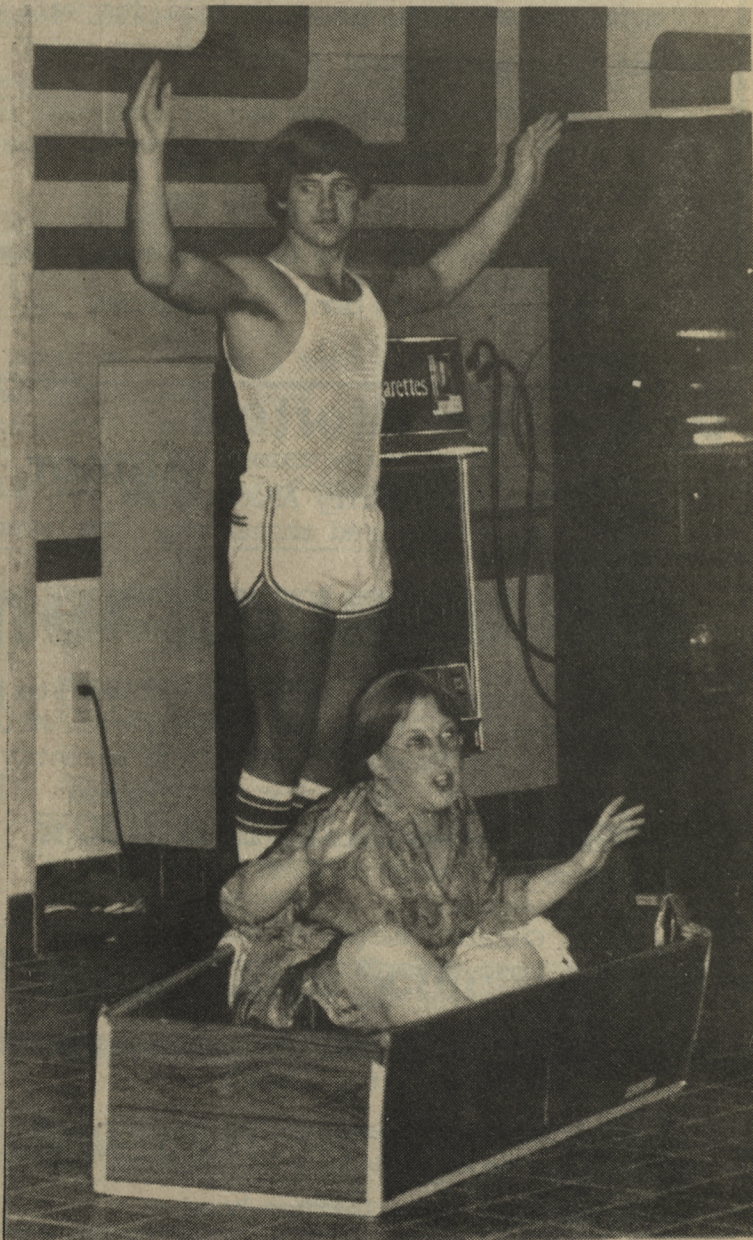

Absurdity

in the

Sandbox

Starring in the UPEI Theatre Society's November 24 production of Edward Albee's "The Sandbox" were:
Mummy - Robyn Hume
Daddy - Lachlan MacQuarrie
Grandmother - Anne Reynolds
Muscle Man - Jonathan Orłowski
Musician - Heather MacDougall