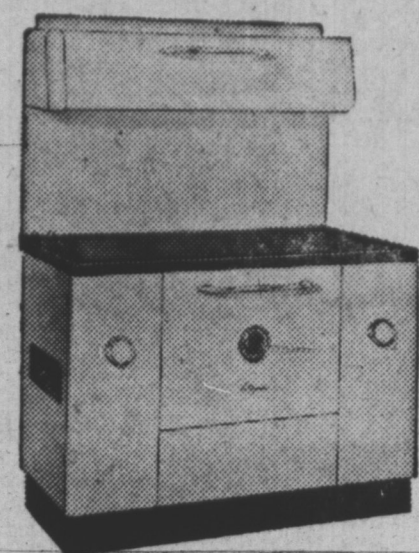

NO DOWN PAYMENT Up to 2 years to pay
no outside financing.

- No lighting, no guesswork, simply set the thermostat control at the desired baking temperature, set clock at time required and the range does the rest; no risk of overheating or overcooking.
- Constant pilot. The Thermojet Burner remains on pilot at all times; no lighting is ever required.
- Larger than average oven, 19 x 19 1/4 x 17 1/2; fully porcelain lined and with double glass window in oven door.
- Large under oven storage drawer, may be used as warming oven or for storage of cooking utensils.
- Beautiful styling complete with deluxe backguard, containing full length lamp and electric clock.

- Exclusive Thermojet pot burner remains on pilots at all times; no lighting required.

- Roomy full porcelain lined family size oven.
- Roomy storage drawer can be used as warming oven or storage for cooking utensils.
- Abundance of kitchen heat for the largest home.
- Full white porcelain enamel exterior finish.

Enterprise

COAL or WOOD RANGE

- Full white porcelain enamel exterior finish.
- Large family size oven, porcelain enamel lined.
- Large copper reservoir—won't rust
- Large roomy firebox for coal and wood or wood only
- Very heavy construction for longer service.

NO DOWN PAYMENT up to 2 years to pay

extended model with high
cabinet and reservoir

199.00

Reg. 239.00

square model with high
cabinet.

169.00

Reg. 209.00

SAVE 40.00 plus reasonable TRADE-IN
allowance for your old Range