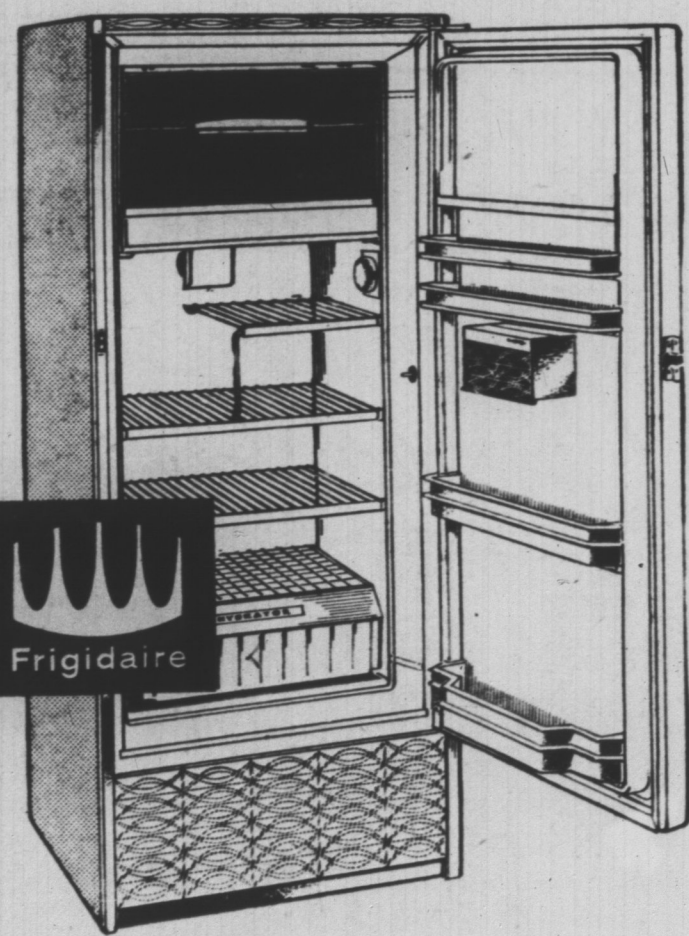

10 DAY SALE ENTERPRISE Oil Wood and Coal Range SALE

CANADA'S First and Only Clock Controlled
AUTOMATIC OIL RANGE

Exclusive with *Enterprise*
and HOLMAN'S on P. E. I. SALE

359.00

REG. 399.00

SAVE 40.00

plus reasonable TRADE-IN allowance
for your old range.

NO DOWN PAYMENT Up to 2 years to pay
no outside financing.

- No lighting, no guesswork, simply set the thermostat control at the desired baking temperature, set clock at time required and the range does the rest; no risk of overheating or overcooking.
- Constant pilot. The Thermojet Burner remains on pilot at all times; no lighting is ever required.
- Larger than average oven, 19 x 19 1/4 x 17 1/2; fully porcelain lined and with double glass window in oven door.
- Large under oven storage drawer, may be used as warming oven or for storage of cooking utensils.
- Beautiful styling complete with deluxe backguard, containing full length lamp and electric clock.

Enterprise

OIL RANGE

SALE

259.00

REG. 299.00

SAVE 40.00

plus reasonable TRADE-IN allowance for your old range

NO DOWN PAYMENT up to 2 years to pay
no outside financing

- Exclusive Thermojet pot burner remains on pilots at all times; no lighting required.

- Roomy full porcelain lined family size oven.
- Roomy storage drawer can be used as warming oven or storage for cooking utensils.
- Abundance of kitchen heat for the largest home.
- Full white porcelain enamel exterior finish.

Enterprise

COAL or WOOD RANGE

- Full white porcelain enamel exterior finish.
- Large family size oven, porcelain enamel lined.
- Large copper reservoir—won't rust
- Large roomy firebox for coal and wood or wood only
- Very heavy construction for longer service.

NO DOWN PAYMENT up to 2 years to pay

extended model with high
cabinet and reservoir

199.00

Reg. 239.00

square model with high
cabinet.

169.00