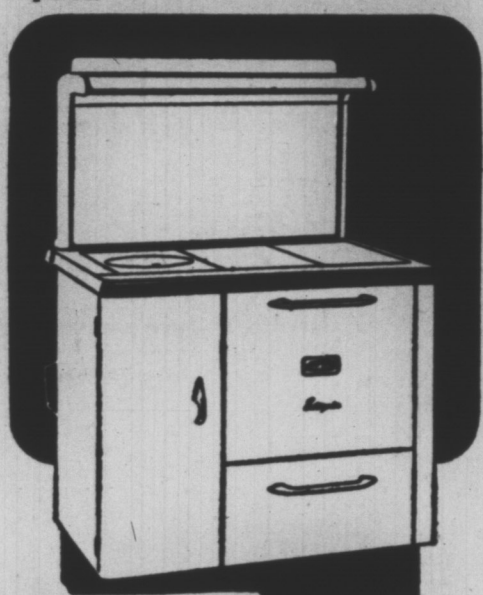

NO DOWN PAYMENT Up to 2 years to pay
no outside financing.

- No lighting, no guesswork, simply set the thermostat control at the desired baking temperature, set clock at time required and the range does the rest; no risk of overheating or overcooking.
- Constant pilot. The Thermojet Burner remains on pilot at all times; no lighting is ever required.
- Larger than average oven, 19 x 19 1/4 x 17 1/2; fully porcelain lined and with double glass window in oven door.
- Large under oven storage drawer, may be used as warming oven or for storage of cooking utensils.
- Beautiful styling complete with deluxe backguard, containing full length lamp and electric clock.

- Exclusive Thermojet pot burner remains on pilots at all times; no lighting required.

- Roomy full porcelain lined family size oven.
- Roomy storage drawer can be used as warming oven or storage for cooking utensils.
- Abundance of kitchen heat for the largest home.
- Full white porcelain enamel exterior finish.