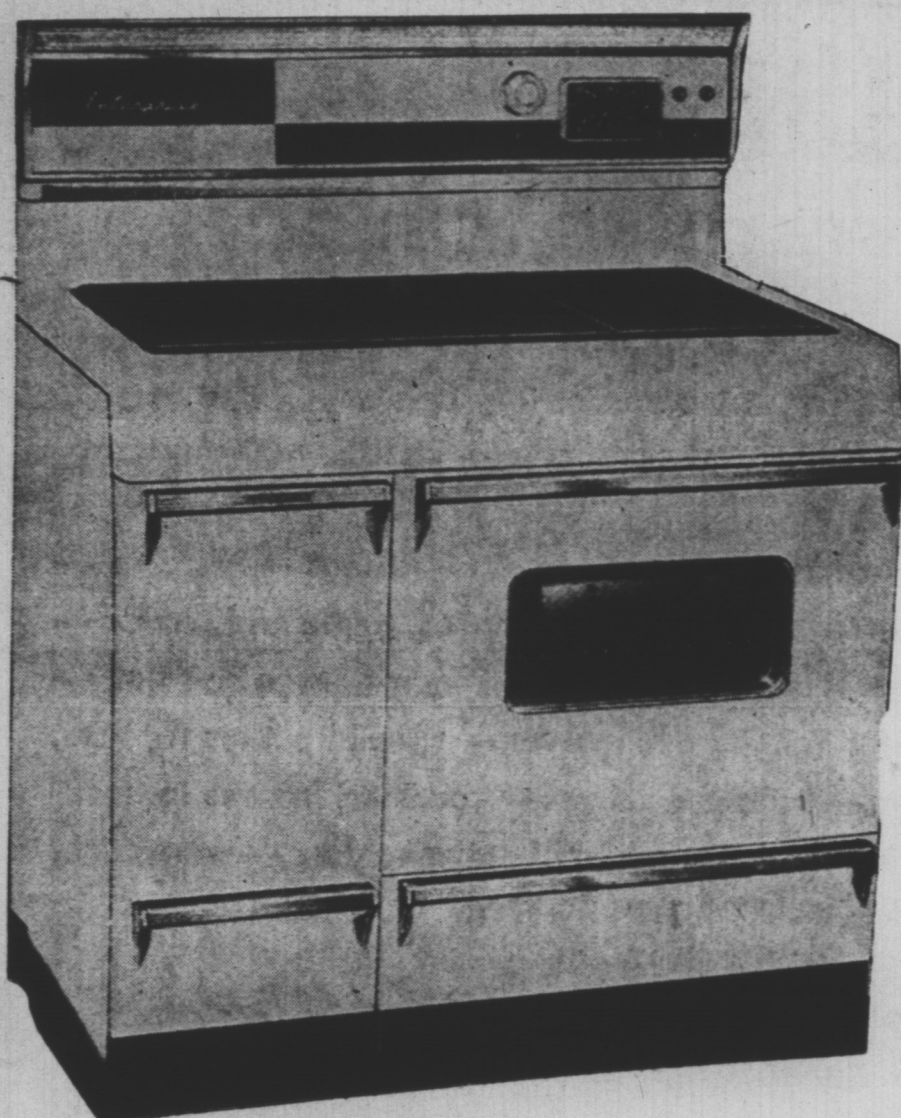

NO DOWN PAYMENT Up to 2 years to pay
no outside financing.

- No lighting, no guesswork, simply set the thermostat control at the desired baking temperature, set clock at time required and the range does the rest; no risk of overheating or overcooking.
- Constant pilot. The Thermojet Burner remains on pilot at all times; no lighting is ever required.
- Larger than average oven, 19 x 19 1/4 x 17 1/2; fully porcelain lined and with double glass window in oven door.
- Large under oven storage drawer, may be used as warming oven or for storage of cooking utensils.
- Beautiful styling complete with deluxe backguard, containing full length lamp and electric clock.

- Exclusive Thermojet pot burner remains on pilots at all times; no lighting required.

- Roomy full porcelain lined family size oven.
- Roomy storage drawer can be used as warming oven or storage for cooking utensils.
- Abundance of kitchen heat for the largest home.
- Full white porcelain enamel exterior finish.

Enterprise

COAL or WOOD RANGE

- Full white porcelain enamel exterior finish.
- Large family size oven, porcelain enamel lined.
- Large copper reservoir—won't rust
- Large roomy firebox for coal and wood or wood only
- Very heavy construction for longer service.