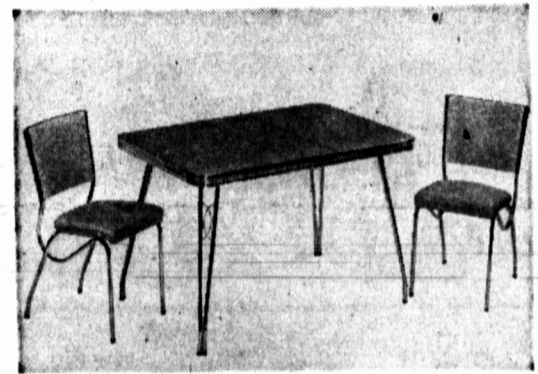

Save $30.00 on this modern
5 pc. CHROME DINETTE SUITE
$109.95 Value for

$89.95 or 55c weekly

Striking new design, Extension table with marproof, Arborite top in attractive pattern — chrome-plated corner legs with connecting scroll — high-style chairs with chrome-plated supports on both sides of back. Choice of blue, yellow, white or coral.