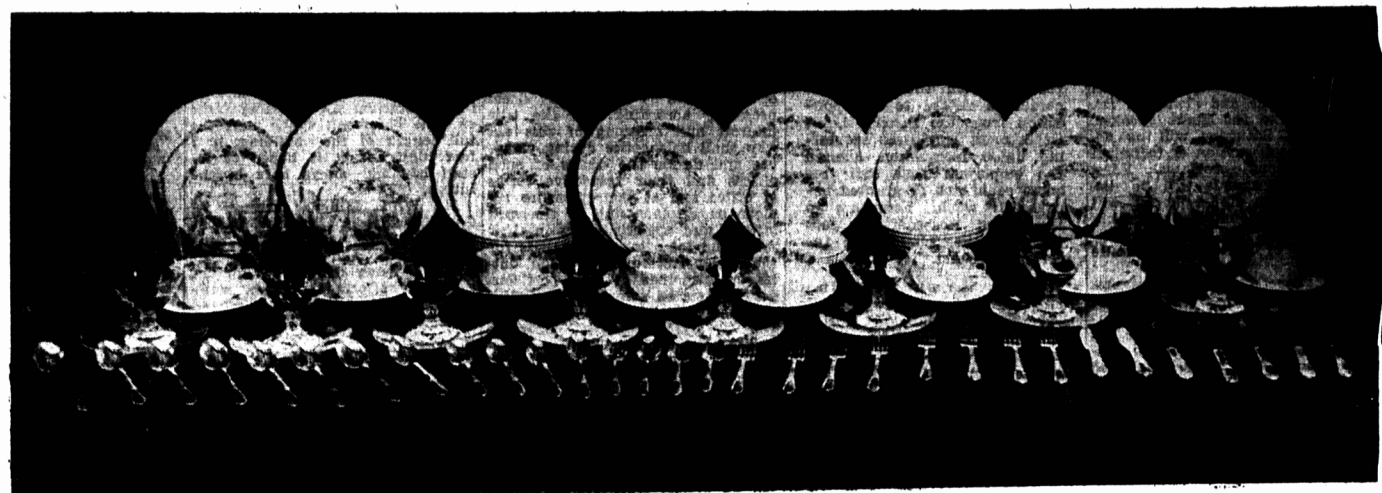

CALLED "Heavenly Knit", the **LADY ANNE BOUCLE SUITS** are smart, flattering and comfortable beyond your fondest dreams. In two-piece styles with either straight or flared skirts and pullover or cardigan tops, there's a becoming little collar and adorable three-quarter bracelet sleeves. Blended wool and nylon yarn is fashioned in the soft nubby boucle knit so right for Fall and Winter wearing. Colors are truly entrancing — soft shades or brilliant accents to brighten your wardrobe. Sizes are from 12 to 18, Lady Anne Boucle Suits are priced 39.95 in Holman's Ladies' Wear Holman's Ladies' Shop Charlottetown.

HOLMAN'S Both Stores... New! Money Saving! Sensational! 120 Piece DINNER SERVICE For 8

YOURS FOR
$1.00
DOWN
BALANCE
WEEKLY or MONTHLY

56 Pieces English Dinnerware • 32 Pieces Rogers Flatware • 32 Pieces Spray Cut Glassware

120 Piece Complete
DINNER SERVICE
For Only
37.95

YOU GET THIS COMPLETE DINNER SERVICE
120 Pieces Consisting Of:

56 Piece English DINNERWARE

Beautiful English "Redwood" Pattern in the following pieces — 8 each: cups and saucers, bread and butter plates, dinner plates, tea plates, cereals and fruit dishes.

32 Pieces Rogers FLATWARE

Gleaming Rogers "A-1" Silver Plate in the following pieces — 8 each: hollow-handled stainless knives, forks, dessert spoons and tea spoons.

32 Pieces Spray Cut GLASSWARE

Sparkling "Spray Cut" Glassware in the following pieces — 8 each: goblets, sherbets, sherbet plates and juice glasses.

ORDER NOW — This Offer Good Only While Quantities Last!
— HOLMAN'S Both Stores CHINA —

New! Different!... Join Our Blanket Christmas Club

Solve Your Christmas Gift Problems The Easy Way

Choose a lovely Blanket — Kenwood in Summerside, Ayers in Charlottetown — select the color and the quality you want — pay a small deposit — then week by week make additional payments and watch the balance dwindle away.

Ask for full particulars in our Blanket Departments.

HOLMAN'S Housefurnishings — Ch'town

Dry Goods — S'side