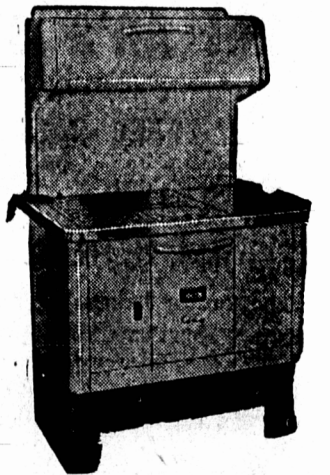

Yes, That's Right --  
**You Get A Whole Set of Smart New Aluminumware FREE With Your New Enterprise Range.**

Make your kitchen a modern one with a brand new Enterprise Range and a brand new set of Aluminumware. This Nine Piece set which would usually cost you \$14.50, consists of . . . One 6-qt. Vegetable Pot . . . One 1½-qt. Sauce Pan . . . One 3-qt. Sauce Pan . . . One 4-qt. Covered Sauce Pan . . . One 2-qt. Double Boiler . . . One 3-qt. Pudding Pan . . . One 18" Oval Roaster . . . And Choice of 6-Cup Tea Pot or Coffee Percolator. This is a Premium really worth having and it's Given Absolutely Free to the purchaser of Enterprise Range.

### For COAL - WOOD - OIL - ELECTRICITY

ENTERPRISE CAPITAL RANGE in Standard Finish		ENTERPRISE ENAMELLED CAPITAL with full enamel finish	
Square with High Closet . . . . .	<b>115.50</b>	Square with High Closet . . . . .	<b>145.50</b>
With Reservoir and High Closet . . . . .	<b>123.00</b>	Enclosed Reservoir and High Closet . . . . .	<b>172.50</b>
ENTERPRISE CORONET RANGE, Deluxe Model full enamelled.		ENTERPRISE ELECTRIC RANGE, Large Table Top Model, Fast Heating Elements.	
Square with High Closet . . . . .	<b>178.50</b>	Priced at . . . . .	<b>284.00</b>
Enclosed Reservoir and High Closet . . . . .	<b>207.00</b>	ENTERPRISE OIL RANGE, Pot burner type for fuel economy. Has high closet.	Priced at . . . . .
			<b>253.50</b>

All Metals Are Advancing -- Buy Now At Present Low Prices!  
 Get \$14.50 Worth of Aluminumware Absolutely FREE

**BUY IT ON THE HOLMAN HOME PLAN**

**ONLY 20% DOWN**

BALANCE -- Weekly or Monthly

Sale Ends Saturday, Dec. 23rd