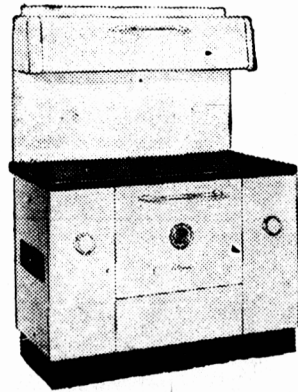

Order Early and Have Your New Enterprise Installed For Christmas

Why Buy The Ordinary?
There's An Enterprise At Every Price

For COAL - WOOD - OIL - ELECTRICITY

ENTERPRISE CAPITAL RANGE in Standard Finish		ENTERPRISE ENAMELLED CAPITAL with full enamel finish	
Square with High Closet	115.50	Square with High Closet	145.50
With Reservoir and High Closet	123.00	Enclosed Reservoir and High Closet	172.50
ENTERPRISE CORONET RANGE, Deluxe Model full enamelled.		ENTERPRISE ELECTRIC RANGE, Large Table Top Model, Fast Heating Elements.	
Square with High Closet	178.50	Priced at	284.00
Enclosed Reservoir and High Closet	207.00	ENTERPRISE OIL RANGE, Pot burner type for fuel economy. Has high closet.	Priced at . . . . .
			253.50