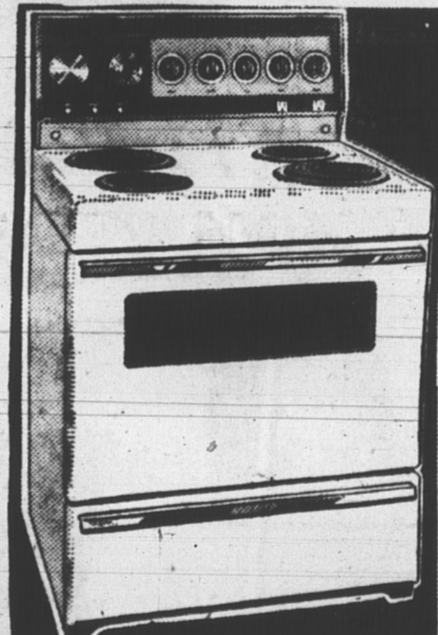

Save $70.00 on Kenmore 30" Electric RANGE

White Finish, reg. 299.95 value. Copper finish, reg. 299.95 value. Your choice... **229.95**

- Automatic clock-controlled oven with pre-heat
- Built-in automatic rotisserie for roasts, fowl
- Timed appliance outlet
- Four top burners are controlled by infinite-heat switches
- Oven door has peek-in window
- Fluorescent-lit, full-width backguard

Oil Range 289.88
Multi-Fuel Range 299.95
Electric Rangette 59.88

SAVE 15.07 on Kenmore Vacuum Cleaner

Reg. 94.95 value! Super-powerful 1 1/2-hp input cleaner complete with deluxe attachments. Twenty feet of cord that is automatically retractable! Case has Cycloac hood with steel base. Protective bumper. **79.88**

KENMORE Straight-Stitch Sewing Machine
Hinged pressure foot adjusts automatically to fabric thickness. dial-type thread control. Sews forward and reverse. Regulator for patching, darning, mending. **59.88**

KENMORE Zig-Zag Sewing Machine Models
Sews a fine straight stitch or a variety of zig-zag patterns. Dial tension control. Save 20.07 on the regular value of either model. **119.88**

51-pc. Set Melmac and Glassware

Sale Price **17.88**

You get a 38-pc. set of Melmac dinnerware plus a 12-pc. set of matching tumblers. In flowery "Sonata" pattern. Melmac is resistant to breaking, chipping and cracking. Choose now for your summer home.

Sunbeam Steam Irons 14.88
Sunbeam Frying Pans 17.88

BEDDING BUYS

- HOLLYWOOD BED OUTFITS with padded headboard and steel bed frame. 39" **69.88**
- SPRING-FILLED MATTRESSES—180 coil cotton damask tick. Choice of 39-48-54 inch **19.88**
- BOUYANT PILLOWS—Well filled with duck and goose feathers. Featherproof cotton ticking. Each **2.99**
- DOUBLE DOOR WARDROBE with two full length mirrors, Satin walnut finish **39.88**
- SINGLE DRESSER with mirror, three roomy drawers satin walnut finish **29.88**
- 4 DRAWER CHIFFONIER Sturdy construction, walnut **25.88**
- 5 DRAWER CHEST—Sturdy hardwood construction. Popular red maple finish **39.88**