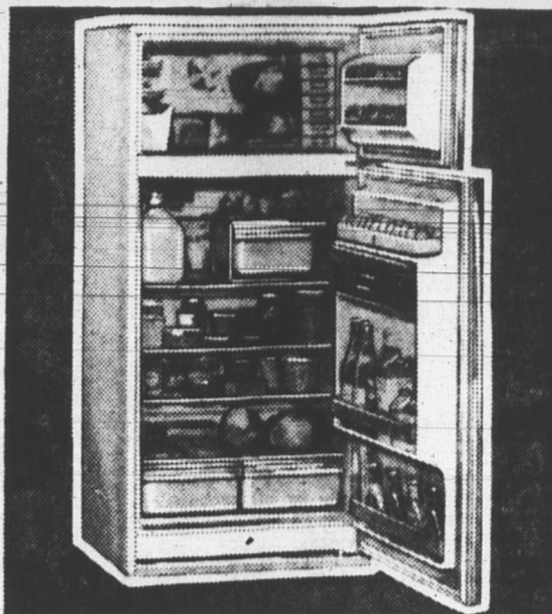

Save $50 on Coldspot 13.5 cu. ft. Refrigerator - Freezer

Was 349.95 **299.95**

- Frostless deluxe model refrigerator
- Frostless freezer holds 100 lbs. frozen foods
- Twin porcelain crispers
- Doors have all-around magnetic gasket
- Smart full length exterior door trim
- Removeable porcelain meat keeper
- Space saver design thin wall insulation

Coldspot 14.3 cu. ft. frost-free refrigerator-freezer. Freezer section holds 127 lbs. Twin porcelain crispers. Save 40.00. **309.95**

Coldspot 13.5 cu. ft. refrigerator. Zero zone freezer holds 100 lbs. frozen food. Reg. 269.95. **249.95**

Other Models priced from $159.95 In Stock

Save $40 on Coldspot Freezer

Reg. 279.95

239.95

Large 22 cu. ft. home freezer with the new thin-wall construction. Safety stores 735 lbs. frozen food. Porcelain lining that will not stain, crack or rust. Vinyl gasket on counter-balanced lid. White Acrylic enamel exterior. 5-year food warranty.

Coldspot 18 cu. ft. home freezer that stores 637 lbs. of food. New thin-wall model. Lifetime porcelain lining. Was 249.95. **219.95**

Coldspot 15 cu. ft. home freezer Holds 505 lbs. food. Upright model preferred by many housewives. Was 239.95. **219.88**

SUPER SPECIALS

In ENSEMBLES

10 Pieces for Living Room
Only 12.00 Month **229.99** Save 67.68

- Chesterfield suite comprising chesterfield and chair
- 2 step tables walnut arborite tops
- 1 coffee table walnut arborite top
- 2 decorative cushions—wide color choice
- 1 magazine rack, attractive brass finish
- 2 lamp tables with matching shades

10 Pieces for the Bedroom
ONLY 10.00 Month **179.99** Save 83.96

- 3-pc. bedroom suite: 54" bookcase bed, chest of drawers, double dresser and mirror
- 2-pc. sleep unit: spring-filled mattress and matching box spring
- 1 large size Reversible heirloom bedspread
- 2 feather-filled pillows
- 2 dainty boudoir lamps with shades

58 Pieces for the Kitchen
ONLY 7.00 Month **97.76** Save 57.13

- 7-pc. dinette suite in choice of chrome or bronzed finish
- 51-pc. Melmac dinnerware and glassware set

BUY ALL 3 ENSEMBLES and SAVE 217.51
78 pieces
Reg. 716.51 value
ONLY **499**
MONTH
NO DOWN PAYMENT

Sale Bargains In FLOOR COVERINGS

9' x 12' Viscose Rugs
Sale Price **62.00**

100% carpet viscose yarns in a sculptured design similar to more expensive rugs. Will give superb wear and has great resistance to crushing. Choice of decorator colors.

9' x 12' Viscose Tweed Rugs
Sale Price **29.95**

Hard-wearing, slow-to-soil viscose rugs with self-cushioned foam backs. Gives a luxurious feeling underfoot. Choice of assorted tweeds. Hurry for these!

Jaspe Linoleum Tiles
Were 10c. **7c**
9" x 9", each

What an outstanding feature for our great Anniversary Sale! A splendid opportunity for new home makers... or for those who are remodeling. Colors and patterns go clear through. Variety of colors. Get yours early!

'Marble' Vinyl Tiles
Special low price for first quality vinyl asbestos tile! Marbleized pattern in decorator colors. Full 1/16" thick.
Were 10c. **9c**
9" x 9", each