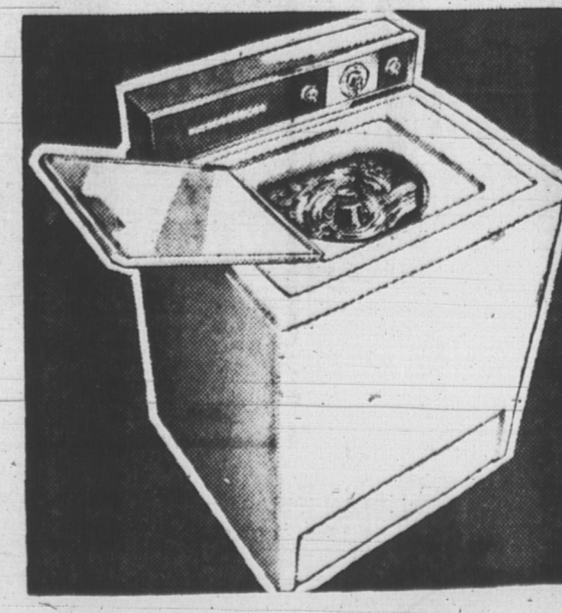

SALE! Kenmore Automatic Washers and Dryers

Washer, was 249.95 **229.95** Matching Dryer 154.95

- Washer has 3 fabric programs for all-fabric care. Choice of 3 wash-rinse temperatures. Built-in pump filter. Exclusive Roto-Swirl agitator. 12-lb. capacity porcelain enamel tub. Safety switch.
- Dryer has 3 programs for all fabrics. Infinite temperature settings. High-speed drying that does not scorch. 20-lb. wet capacity.

Washer, 279.95 value **259.95** Matching Dryer 168.88

- 2-speed, 6-program fully automatic Kenmore washer that will give you a new idea of automatic washing! Infinite water level, lint filter, Roto-Swirl agitator and many other features.
- Matching dryer has "soft-heat" which lowers as clothes become dry. No scorching. Safety switch. Interior light.

for BIG Savings!