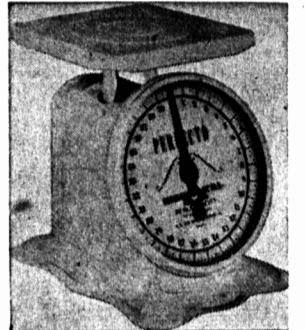

Household Scales

Well made and reliable, they weigh up to 30 lbs. accurately. Smoothly finished in white or pink enamel. Priced each—

5.98