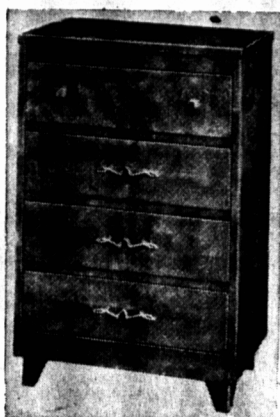

FURNITURE SPECIALS

THESE EXTRA SAVINGS ON FURNITURE ITEMS WILL BE ON SALE TO FEB. 9th

A Remarkable Savings in BEDROOM FURNITURE

Panel full double bed, 54" size -- 4 drawer chest, regular dresser, 24" x 24" mirror --- flush gable ends on all cases -- attractive metal pulls. This suite is finished in a rich walnut that will add beauty and prestige to any bedroom. Not just a low priced suite but a remarkable value.

Purchased By Holman's Buyers
after months of searching for the
BEST VALUE IN CANADA!

FOR THIS 3-PIECE SUITE
ONLY

79.00

YOUR OPPORTUNITY FOR COMFORT NOW!

3 piece Metal Bed Outfit consisting of walnut grained full panel bed, double link spring, reinforced with 4 straps -- 180 coil construction mattress with flexolator to eliminate uncomfortable coil feel -- woven striped ticking -- button tufted and ventilators and handles -- comes in single 39" -- three quarter 48" or double 54".

Reg. 59.⁹⁵ Special 49.⁹⁵ SAVE 10.00

Armless DAVENPORTS

Level top when opened. No uncomfortable centre ridge when using as a bed—Grade A knot free hardwood frames to ensure long life—Regular top quality spring construction. Full 6 foot length—Covers in Wool Friezes—Tapestries—Repps in red, pink ice, toast, brown, green.