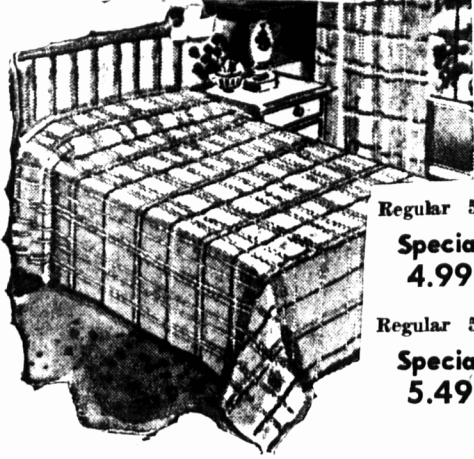

Regular 5.49
Special 4.99
Regular 5.98
Special 5.49

Your choice of assorted light and dark shades in a pleasing design of checks. Very serviceable, they require the minimum of care and laundering. 2 sizes available—70 by 100 inches and 80 by 100 inches.

Special Saving On "Substandard"
WABASSO SHEETS

Stock Up Your Linen Closet! Substandard Sheets of "Family" quality made from fine, long fibre fully bleached cotton and finished with plain hems. The slight defects do not affect the appearance or wear.

If Perfect Regular 3.98 Each

September
SPECIAL 2.89 EACH

WABASSO PILLOW CASES .59 EACH

Substandard Pillow Cases of "Family" quality to match the Wabasso Sheets above. Finished with plain hems and in standard size. If Perfect Regular 75 cents each. **SEPTEMBER SPECIAL**