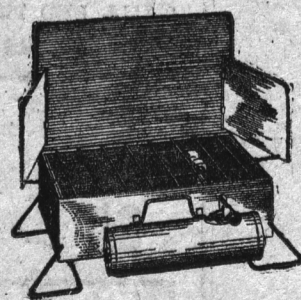

HOLMAN'S LADIES' WEAR - both stores

Boys' SWIM TRUNKS

Elasticized trunks for the small lad. Colors Blue, Red and Rust in sizes 2 and 6 years.

Reg. 1.00
.69

Small Boys' SWIM TRUNKS

Easy to launder terry cloth in White and Yellow. Elasticized waist. Sizes 2, 3 and 3x.

Reg. .49
.33

HOLMAN'S YOUTH CENTRE - both stores

Coleman Camp Stove

REG. 19.95

15.49

Instant heat control in this Coleman 2-burner camp stove...offered during Economy Days at a splendidly reduced price. Adjustable wind baffles. Buy now for that August camping trip.