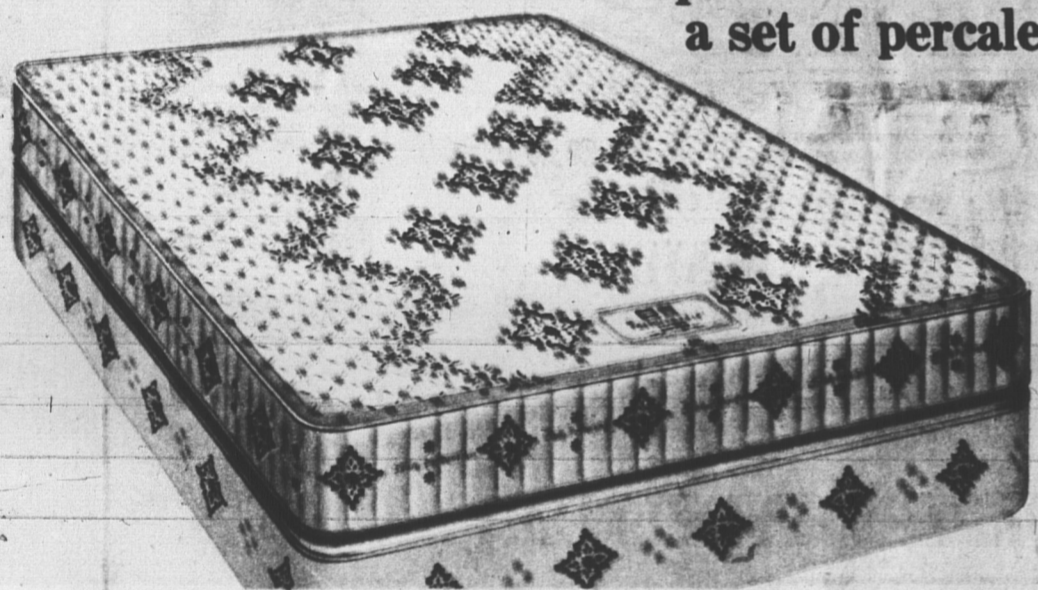

Now is the time to see how great
a Sealy Posturepedic Mattress can be!

If there's anything more glorious than falling asleep on a Sealy Posturepedic, it's waking up on one. The Posturepedic is the "good morning" mattress, designed in cooperation with leading orthopedic surgeons for firm support. Only the Posturepedic can make you this comforting promise: no morning backache ever again from sleeping on a too-soft mattress!

See the Posturepedic now.
Extra Firm or Gently Firm.

\$79.50

Full or Twin size Matching foundation same price.

Special offer on Extra Size Posturepedic...
a set of percale sheets at no extra cost!

Now, when you buy an Extra Size Sealy Posturepedic Set, we'll give you your starter set of fine percale sheets to fit! Flat top sheet and fitted bottom sheet of smooth, truly elegant quality. Yours at no extra cost for a limited time only.

- Extra Long Posturepedic, twin or full, 80" long \$89.50
Mattress or matching foundation. each piece
 - Queen Size Posturepedic, 60" wide by 80" long \$99.50
Mattress or matching foundation. each piece
 - King Size Posturepedic, 76" wide by 80" long \$299.00
Mattress and matching foundations. 3-pc. set
- (Size may vary slightly on West Coast.)