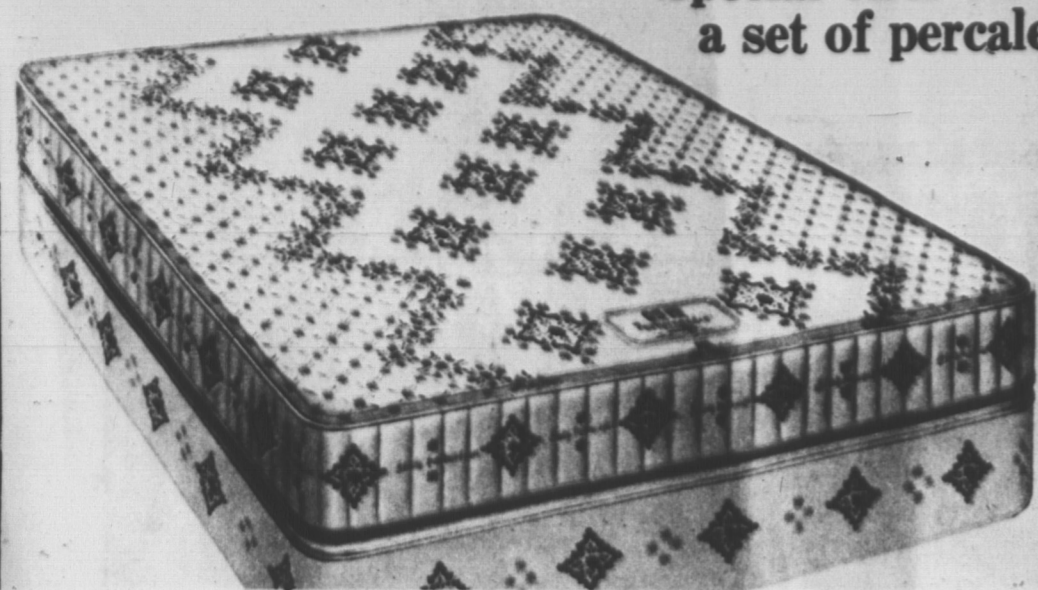

Special offer on Extra Size Posturepedic...
a set of percale sheets at no extra cost!

Now, when you buy an Extra Size Sealy Posturepedic Set, we'll give you your starter set of fine percale sheets to fit! Flat top sheet and fitted bottom sheet of smooth, truly elegant quality. Yours at no extra cost for a limited time only.

- Extra Long Posturepedic, twin or full, 80" long \$89.50
Mattress or matching foundation. each piece
 - Queen Size Posturepedic, 60" wide by 80" long \$99.50
Mattress or matching foundation. each piece
 - King Size Posturepedic, 76" wide by 80" long \$299.00
Mattress and matching foundations. 3-pc. set
- (Size may vary slightly on West Coast.)

Now is the time to see how great
a Sealy Posturepedic Mattress can be!

If there's anything more glorious than falling asleep on a Sealy Posturepedic, it's waking up on one. The Posturepedic is the "good morning" mattress, designed in cooperation with leading orthopedic surgeons for firm support. Only the Posturepedic can make you this comforting promise: no morning backache ever again from sleeping on a too-soft mattress!