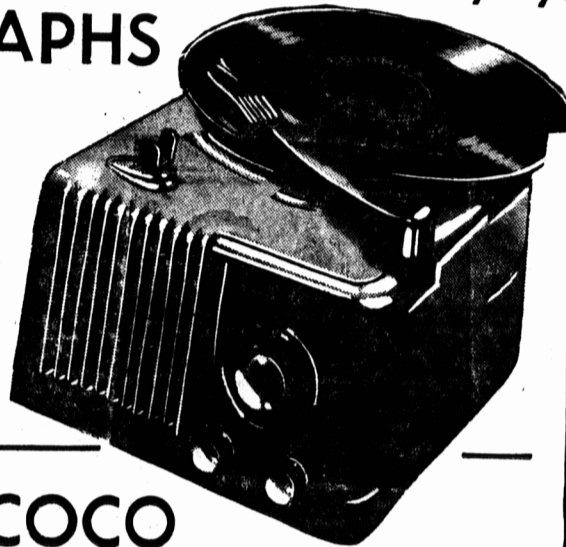

EATON'S

Opening Sales

IN

CHARLOTTETOWN

CONTINUES THURSDAY WITH ANOTHER DAY OF MONEY-SAVING OFFERS!
 Read again the 8 page circular which has been delivered...buy your needs now and save at EATON'S!

SAVE 30.00 RADIO PHONOGRAPHS

Ordinarily 69.95 3 Speed "Skylark" by Electrohome
 Precision-built has advanced 5 tube circuit. Plays 7", 10" and 12" records
 at 78, 33 1-3 or 45 rpm. About 7" high, 9
 3-4" wide and 12 3-4" deep. Grey, yellow,
 green, brown and flame-coral plastic.

39.89

EATON'S Opening Sale Price, EACH

(EATON'S Radio Dept. - Lower Floor)

"Linen Look" DRESSES New Styles In A Linen Weave Design

EATON'S Opening
 Sale Price—EACH

5.98

Smartly tailored rayon
 linen dresses. See the
 smart styling and finish.
 Seven styles to choose
 from. Navy, red, pink,
 maize, melon, grey, black,
 blue and aqua. Sizes 12 to
 20.