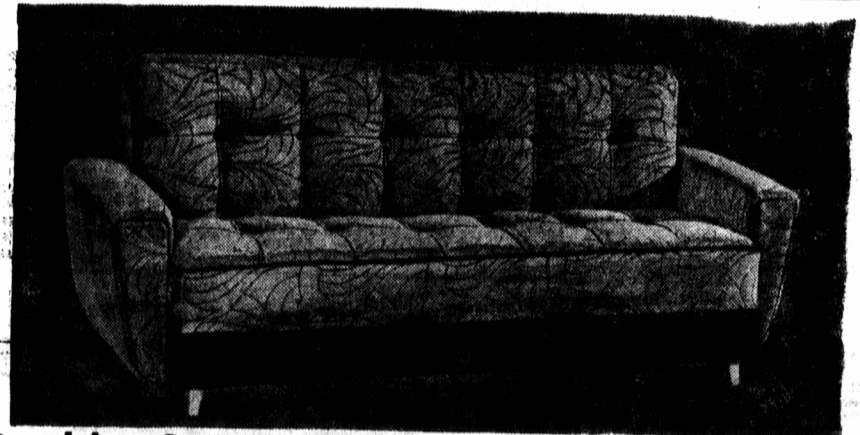

39.89

EATON'S Opening Sale Price, EACH

(EATON'S Radio Dept. - Lower Floor)

"Linen Look" DRESSES New Styles In A Linen Weave Design

EATON'S Opening
 Sale Price—EACH

5.98

Smartly tailored rayon
 linen dresses. See the
 smart styling and finish.
 Seven styles to choose
 from. Navy, red, pink,
 maize, melon, grey, black,
 blue and aqua. Sizes 12 to
 20.

(EATON'S DRESS DEPT. -
 Mezzanine Floor)

Double Spring Double Duty Davenport

Designed to save space. Priced to save money. High quality consists of double steel
 spring and thick layer felt padding in seat and
 back. Wide upholstered arms. Covered in high
 grade frieze in wine, green, or grey. Davenport
 easily converts into double bed.

89.95

EATON'S Opening Sale Price—EACH
 (EATON'S Furniture Dept. - Lower Level)

COCO FIBRE MATS

Helps to prevent tracking in mud and dirt inside your
 home. Order one or
 more at this low price.
 Size 14"x23". Natural
 colour with bound
 edges.