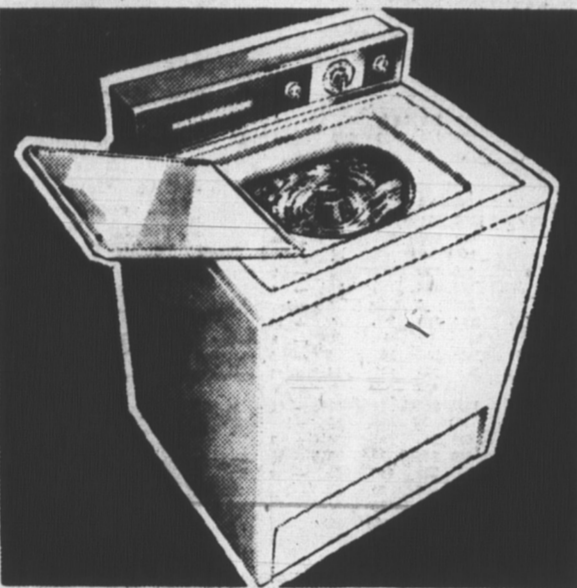

Washer has 3 water levels, automatically maintained to suit size of washload; normal, delicate wash 'n' wear and five wash and rinse temperature settings. 12 lb. capacity.

249.95

Infinite Heat Automatic Dryer. 1001 temperature settings for just the right heat; Normal, Delicate wash 'n' wear programs and a high speed drying cycle that gets clothes fluffly.

159.95

Sale-Priced "Soft Heat" Dryer

Sets right temperature for each load. Heat lessens as clothes dry, then shuts off. Has air-freshener lamp and interior light.

179.95

Here's the Best Automatic Washer and Dryer Value in Canada!

Washer has 2 speeds with 3 Programs; Normal, Delicate and Wash 'n' Wear. 3 water levels; 5 wash-rinse temperature and exclusive Pump-Powered Lint Filter.

274.95

Matching dryer offers 3 programs with cool down to eliminate baked in wrinkles; Infinite Heat Control with 1001 temperatures plus an air freshener unit to give clothes that 'dried-in-the-sun' sparkle.

184.95

Save on Kenmore Wringer-Washer

The Kenmore Single-Wall with thousands of swirling water currents. White top Lovall wringer locks in 8 positions; has pressure adjustment; push release bars and an electric bell time stops machine after wash cycle.

114.95

The Kenmore double-wall has deluxe Lavell chromed wringer, chromed drain boards and giant 2" drain, adjustable wringer rolls, 20 min. electric timer with "Hold" setting. Filter traps dirt, lint, fuzz and a automatic drain pump empties machine in 2 min.

144.95

Homart Water Heater

Thermostat adjustable from 120—180° F. Twin heater models wired for "flip flop" operation (heater does not operate together) lower element for ordinary needs, top for high water demands. CSA approved. Was 94.50—NOW

74.88

Buy A Kenmore Economy Oil Heater

Enjoy complete comfort with this electric ignition and automatic thermostat control model.

Only 159.95 Heats 6 Rooms