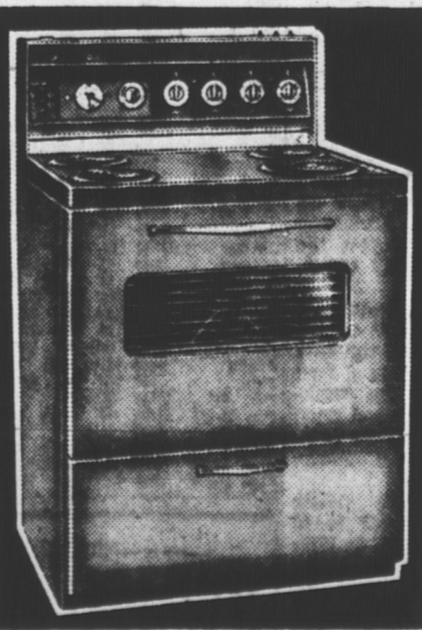

229.95

1. Automatic clock-controlled oven
   - Infinite heat switches
   - See through window
   - Built in rotisserie
2. This 30" range has features found only on much higher priced models. Easy to clean oven; cook surface has removable fixtures for fast thorough cleaning. Available in colors: Yellow, Aquamarine, Copper, also White. Compare with range listed at 269.95.

30" DeLuxe Electric Range Outstanding Value for only 199.95

Save 30 to 50% on Aluminum Windows and Doors in Stock.

Bring in the measurements of your windows and doors... we may have them in our store. If we do... you can save money. CHECK our current catalogues for a wide selection of windows and doors. You save money when you shop at Simpsons-Sears.

Save On Popular Hair Dryers!

Reg. 26.95

Lady Sunbeam Hair Dryers Reg. 26.95 Portable model with 3 switch settings, large turban hood and compact carrying case. You save 10.96 now at

15.99

The features you want most, at a price you don't mind paying. Lightweight, portable, 4 heats, deluxe plastic hood covers biggest curlers, warm air vent for drying nails. Hose and hood store compactly in case.

18.88

an invitation for you

See our complete range of smaller items. We have many gifts to delight the whole family. Skates, Toys, Sporting Goods, T.V. trays, Ironing Board Sets and a host of other gift ideas. Shop and save at Simpsons-Sears.

SIMPSONS-SEARS

156 Kent Street

Put SIMPSONS-SEARS UNDER CONTRACT To You Today

KENMORE WASHER AND DRYER SERVICE CONTRACTS include: parts and home service at any time, plus preventative maintenance service regularly. It's our most popular service. Simpsons-Sears Service Contracts do more than just extend your guarantee. They add preventative maintenance scheduled to your convenience, plus all parts and labour on emergency calls.

For SIMPSONS-SEARS Complete Line of Quality Merchandise Consult Our Current Catalogues . . .

Opening Monday
NOVEMBER 22nd

HARBOUR TV
Murray Harbour, P. E. I.

Complete Line of EMMERSON

- TV's
- Refrigerators
- Washers

SALES and SERVICE

WILBERT ADAMS, Prop.