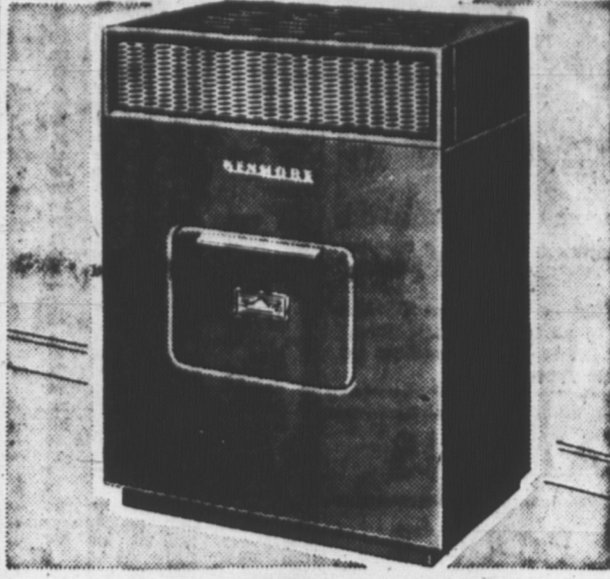

No matches are needed with this fully automatic electric ignition. Automatic thermostat control lets you dial your favorite temperature. Special manual control in case of power failure. Economical fuel consumption at all temperature settings. Only 9.00 monthly.

Kenmore Deluxe Oil Heater

Same features as above, but has built-in humidifier and built-in blower to boost warm air circulation. Automatic control in case of power failure. Economical fuel consumption at all temperature settings. Only 9.00 monthly.

179.95

Low-Priced Oil Space Heater

Manual ignition model, heats 3 rooms at low-cost operation. 8 inch pot type burner; automatic draft control. Buy now—6.00 monthly.

69.95

SAVE $30 on COLDSPOT Frostless Refrigerator

- 14.3 cu. ft.
- 2 door Model
- 130 lb. freezer

339.95 17.00 monthly

- No frost ever—food packages never stick
- Smart exterior styling with chrome plated handle
- Full width dairy bar with butter dish; 2 lift-out egg trays
- 2 porcelain-enamel crispers keeps fruits, vegetables fresh
- Handy swing-out chromed basket for bulk storage
- 3 full width interior shelves; 2 full width door shelves

REAL VALUE in SEMI-DELUXE 2-Dr. REFRIGERATOR - FREEZER

14 cu. ft. model has many features of the model above. Automatic defrost saves mess and bother, keeps foods fresher. Be sure to see this model before you buy.

299.95

13 Cu. Ft. COLDSPOT Frostless 2-Dr.

Our lowest price ever for a 13 cu. ft. frostless Refrigerator. 18 sq. ft. of shelf area with 3 full-width cabinet shelves. 3 1/2 door shelves, crisper, large dairy compartment and egg basket. Zero-Zone freezer has package shelf, juice can rack, 2 ice cube trays. 15.00 monthly.

289.95

SAVE On 14 Cu. Ft. COLDSPOT Upright Freezers

Porcelain liner won't rust, stain, yellow or absorb food odors. Adjustable cold control. Super-Wall construction prevents cabinet sweating. White "Acrylic" enamel exterior. 5 year refrigeration system warranty.

199.95

22 cu. ft. model holds 735 lbs. of frozen food (307 meals).

259.95

Food is easier to get at when it is arranged on shelves. See this 15 cu. ft. upright.

219.95

Save on 18 cu. ft. Coldspot FREEZER. Chest-Type with Flash Defrost.

Flash-defrost food freezer in just 15 minutes—no mess, no chipping, water runs out hand defrost drain, 3 storage basket; 2 dividers, juice can rack and automatic interior light. sparkling exterior with deluxe handle. 13.00 monthly.

259.95

No Other Range Offers These Features

Plus A Choice of 4 Colors for Only