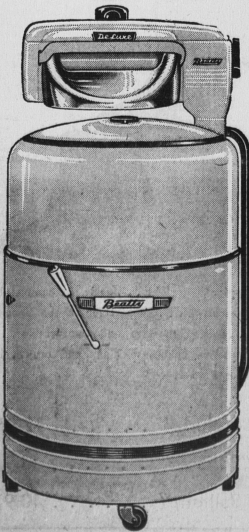

General Electric Deluxe Model Washer

Our Regular Price
129.95

99.95

BUY NOW — PAY NEXT YEAR

No down payment — 7.00 monthly

BEATTY DELUXE WRINGER WASHER

$50 FOR YOUR OLD WASHER

Reg. 199.95

Less 50.00

PAY ONLY . . .

149.95

BUY NOW — PAY NEXT YEAR
No down payment — 9.00 monthly

Ch'town Store Open Every Night till 9 p.m.
S'ide Store Daily 5 p.m.—Friday 9 p.m.
(Santa Claus will be in both stores daily — 1:30 p.m. to 3:30 p.m.)

General Electric 23" Console TV

Latest model General Electric television . . . clearest, sharpest, most pleasing picture; powerful G.E. transformer chassis; smartly styled slim line console with self levelling legs; big 23" screen; longer tube and component life; clearifactor system, eliminates reflected room light; precision crafted chassis; large front speaker; set-and-forget volume control.

Our Regular Price
249.95

219.95

BUY NOW - PAY NEXT YEAR
NO DOWN PAYMENT -12.00 MONTHLY