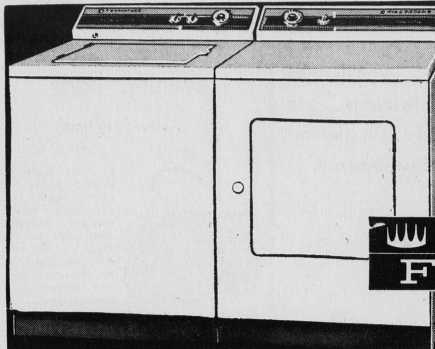

BUY NOW FOR CHRISTMAS AND SAVE - NOTHING TO PAY TILL NEXT YEAR!

PRE-CHRISTMAS APPLIANCE SALE

These Prices End December 24th! Buy Now Pay Next Year! No Down Payment!

SAVE $145.90

on
FRIGIDAIRE "automatic" WASHER and DRYER

if purchased together . . .

BOTH FOR ONLY

$399

No Down Payment
22.00 Monthly

Regular price of Washer
329.95

Regular price of Dryer
214.95

SAVE 55.00!

FRIGIDAIRE DRYER

Regularly 214.95

159.95

BUY NOW — PAY NEXT YEAR
no down payment — 9.00 monthly

SAVE 80.00!

FRIGIDAIRE DELUXE AUTOMATIC WASHER

Regularly 329.95

249.95

BUY NOW — PAY NEXT YEAR
no down payment — 13.00 monthly