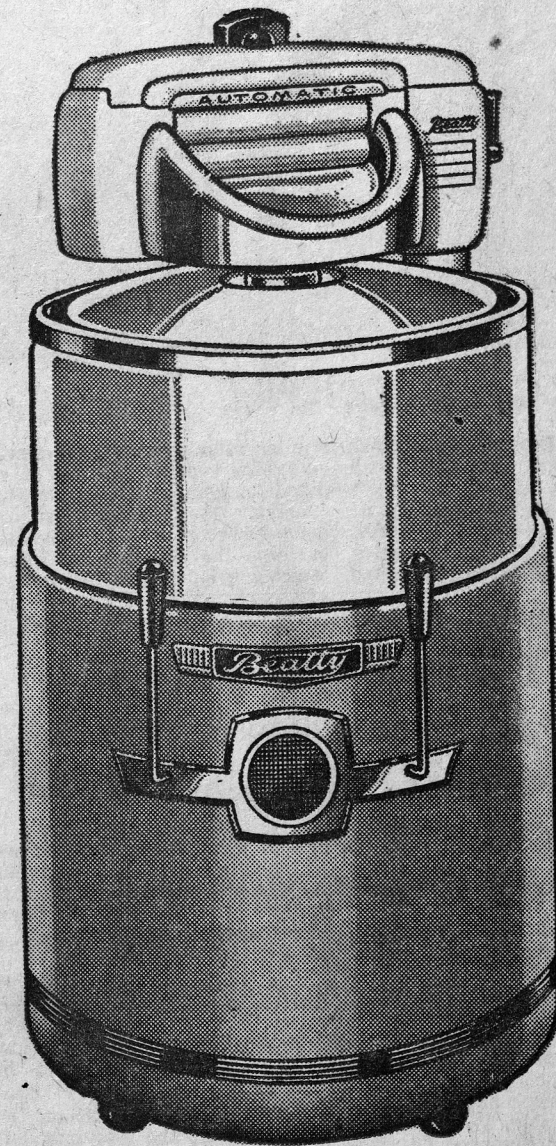

SPECIAL! Beatty

CROMATIC WASHER

- regular price 239.95
- less your trade-in 60.00
- you pay only

179.95

10.00 down . . . 12 monthly

Check these FEATURES

The all-new Beatty Cromatic is fashioned in strikingly different lines, for the home-makers who have a flare for fresh styling and distinctive color preference . . . Pink, Yellow or Green with gleaming White, and deep lustre Chrome trim. Cromatic's clothes action washes spotlessly clean in 5 to 7 minutes. Automatic wringer stops rolls instantly, and swings silently, freely to any desired position. Insulating air-space between tub walls keeps water hot. Stainless steel tub. Guaranteed for 25 years.

HOLMAN'S HARDWARE-APPLIANCES . . . both stores

NOW first time

choose a paint color...

dial the color...

get your color automatically...

See the amazing B-H automatic color carousel

"The Rainbow at Your Fingertips" . . . with the B. H. Color Carousel. Exact colors of your choice . . . now, and a year from now. Thousands of colors in Flats, Rubber-base, Semi-gloss, and Gloss finishes mixed in seconds while you wait.

If you have a particular color problem on which you cannot make a decision, call our interior decorator, Mr. J. D. Miller, who will gladly go to your home and offer expert advice at absolutely no extra charge.

HARDWARE . . . both stores

Give your home that Spring feeling

Make this year's housecleaning lighter—easier—with a good supply of housecleaning aids. Holman's Housewares departments carry a complete stock of the things you need to give your home "That Spring Feeling".

- **BROOMS**
  Quality-make four, five and six string corn brooms. **1.29**
  others 1.59-2.15
- **Cellulose SPONGE MOPS**
  For washing, scrubbing, cleaning, wax-applying, etc. **79c**
  others .89-1.29
- **Lamorene RUG CLEANER**
  Does an excellent home-job of cleaning rugs, mats, etc. **1.49**
  other sizes 2.59-3.95
- Yacht mops, heavy cotton.
  6 oz. 79c
  8 oz. 89c
  12 oz. 1.29
- **Lamorene BRUSHES** **1.49**
  - Aeromist glass cleaner, 6 oz. 15
  - Aeromist glass cleaner, 15 oz. 35
  - O'Cedar reversible dust mops . . . . .1.89 to 4.95
  - Chan Lemon oil Polish 35
  - O'Cedar Instant Cream Polish . . . . . .39 and .69
  - O'Cedar Glass Wax 49
  - O'Cedar Wax Applicators 1.49
  - Johnson's Pride Polish . . . . . .79 and 1.39
  - Success Prestige Polish 69
  - Simonize furniture polish 98
  - Wizard Oven Cleaner 59
  - Kettle Scale-remover 49
  - Sheffield floor-wax remover 49
  - Johnson's Stride Wax . . . . . .89 and 1.49
  - Johnson's Glo-coat . . . . . .65 and 1.13
  - Johnson's Traffic Wax, 5 lbs. 2.50
  - Linseed Soap . . . . . .49 and 1.89

SPECIAL Budget Pack of 5 assorted size cellulose sponges in cello bag. **69c set**

HOLMAN'S HOUSEWARES . . . both stores

save 30.00