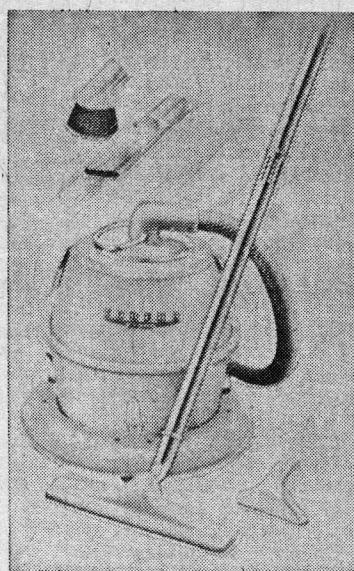

- **BROOMS**
Quality-make four, five and six string corn brooms. **1.29**
others 1.59-2.15
- **Cellulose SPONGE MOPS**
For washing, scrubbing, cleaning, wax-applying, etc. **79c**
others .89-1.29
- **Lamorene RUG CLEANER**
Does an excellent home-job of cleaning rugs, mats, etc. **1.49**
other sizes 2.59-3.95
- Yacht mops, heavy cotton.
6 oz. 79c
8 oz. 89c
12 oz. 1.29
- **Lamorene BRUSHES** **1.49**
 - Aeromist glass cleaner, 6 oz.15
 - Aeromist glass cleaner, 15 oz.35
 - O'Cedar reversible dust mops1.89 to 4.95
 - Chan Lemon oil Polish35
 - O'Cedar Instant Cream Polish39 and .69
 - O'Cedar Glass Wax49
 - O'Cedar Wax Applicators 1.49
 - Johnson's Pride Polish79 and 1.39
 - Success Prestige Polish69
 - Simonize furniture polish98
 - Wizard Oven Cleaner59
 - Kettle Scale-remover49
 - Sheffield floor-wax remover49
 - Johnson's Stride Wax89 and 1.49
 - Johnson's Glo-coat65 and 1.13
 - Johnson's Traffic Wax, 5 lbs. 2.50
 - Linseed Soap49 and 1.89

SPECIAL Budget Pack of 5 assorted size cellulose sponges in cello bag. **69c set**

HOLMAN'S HOUSEWARES . . . both stores

save 30.00

Eureka
vacuum cleaner
reg. 99.95
69.95

- Full one horse-power motor.
- Powerful suction.
- Throw-away dust bags.
- New Vinyl swivel hose.
- 4 rubber swivel wheels on base.
- 7 piece set of cleaning tools.
- Fully guaranteed.