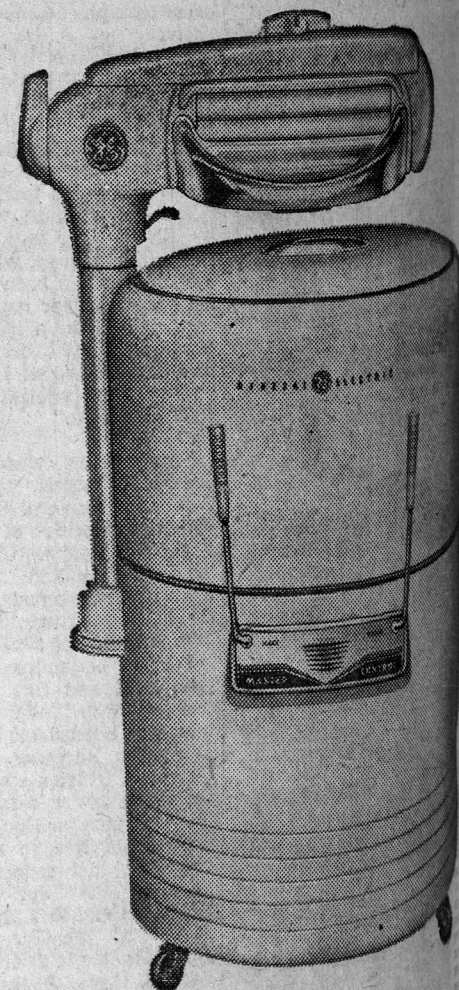

SPECIAL Budget Pack of 5 assorted size cellulose sponges in cello bag. **69c set**

HOLMAN'S HOUSEWARES . . . both stores

save 30.00

Eureka
vacuum cleaner
reg. 99.95
69.95

- Full one horse-power motor.
- Powerful suction.
- Throw-away dust bags.
- New Vinyl swivel hose.
- 4 rubber swivel wheels on base.
- 7 piece set of cleaning tools.
- Fully guaranteed.

HARDWARE . . . both stores

\$60. for your old washer

on this General Electric

WASHER

- regular price 219.95
- less your trade-in 60.00
- you pay only

159.95

10.00 down . . . 11.00 monthly

Check these FEATURES