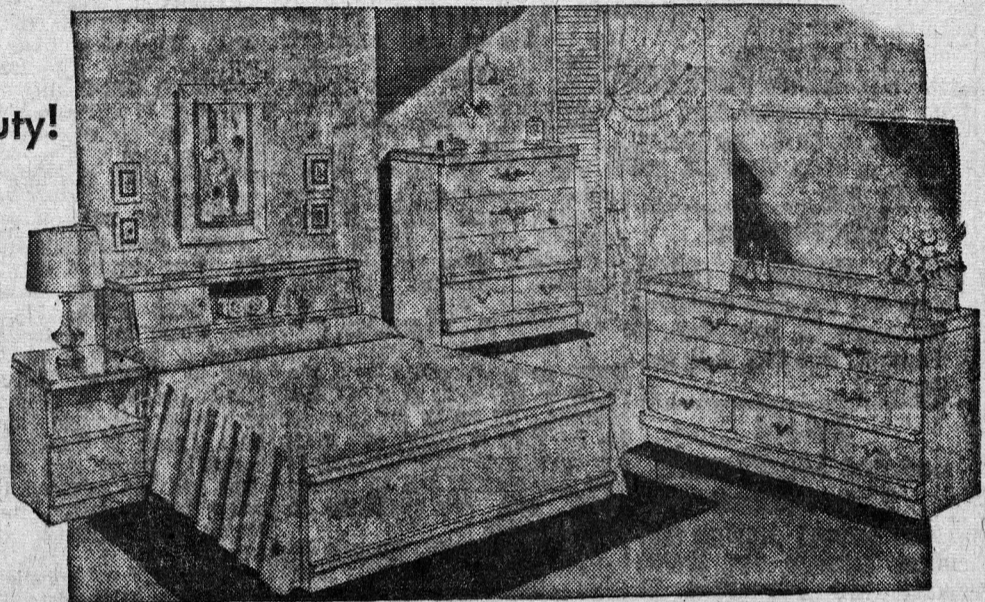

- Radio - Phono and BIG 21" TV console

The ultimate in home entertainment will be provided by this versatile Fleetwood combination. A radio-record player and powerful 21-inch television set rolled into one! TV has optic filter glass and power packed super cascade chassis. Player is B.S.R. Monarch make, 4-speed type, with automatic record changer, made in England. Choice of Walnut or Mahogany wood cabinet with brass-tipped Swedish legs.

Free roto swivel chair is yours as a gift from us when you buy the Fleetwood combination. Chair has attractive all-wool frieze covering. Rotates for easy TV viewing or for conversation. Regular $40.00 value.

BUY NOW! PRICED LOW AT

439.95 OR ONLY 4.00 WEEKLY

NO DOWN PAYMENT!

IT'S HERE . . . NOW! The Feature-Packed 1958

21" Garland TV by FLEETWOOD

Complete with matching base!

Biggest value in 21-inch table model TV's . . . now, complete with matching tapered legs! Compact and modern with Fleetwood's powerful "fringemaster" chassis. Cabinet available in Walnut, Mahogany or Lined Oak finish. Take advantage of this low, low price.

only 259.95 or 2.50 weekly **NO DOWN PAYMENT**

For Your Bedroom: New Fashion & Beauty!

Elegant Suites

—many featuring the useful, full-length cedar-lined drawer in Double Dresser!