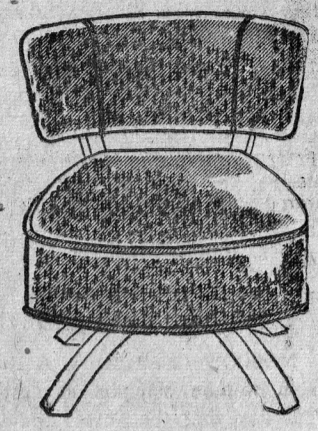

The latest creations from leading designers of fine living room furniture are here in a good choice of eye-appealing, serviceable colours and coverings. Choose from smart-looking wool boucle; frieze; viscose nylon—with airfoam cushions 5½" thick, hairlock arms and backs and superior craftsmanship throughout. Both traditional and modern designs in warm tones of brown, beige, green, red, rose, blue, grey, pumpkin and turquoise as well as up-to-date two-tone combinations of C.I.L. leather and fabric. Our wide selection includes one, two and three-piece 'space-saver' davenport suites; chesterfield beds; La-z-boy chairs; deluxe rockers; hostess chairs and TV swivel rockers. Priced from—

139.95 to 359.95 Pay as little as 95c weekly

MAKE YOUR SELECTION NOW and Use . . . . . Canada's Easiest Terms!

NO DEPOSIT OR DOWN PAYMENT REQUIRED!

FREE