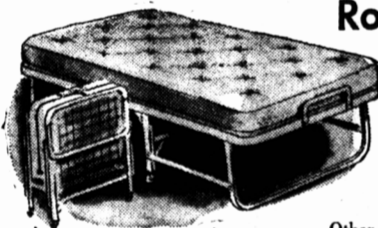

SUMMER FURNITURE For Indoors And Out!

Roll-Away Cots

For summer homes and unexpected guests, it's surprisingly comfortable with angle iron frame, strap fabric spring and spring filled mattress. Folds away into a compact unit for storage. **29.95**

Other models complete priced from -- **19.98**