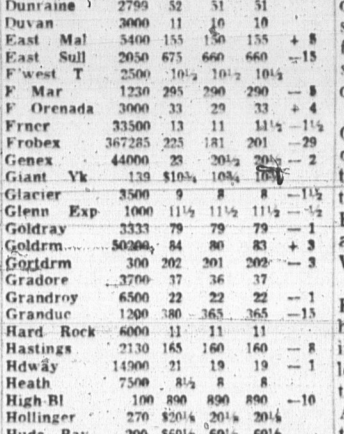

NEW YORK

NEW YORK (CP) — The stock market produced a small gain Tuesday, saving a pattern of an advance earlier in the session.

AGAIN IN TOP SPOT

Sprery Rand captured the position of No. 1 on the volume parade, rising 1/4 to 2 1/2% on 118,400 shares.

Standard and Poor's 500-stock

Index rose 24 to 78.10. The Associated Press average of 60 stocks rose 4 to 236.0 and utilities up 1, rails up 6 and industrials up 3.

NEW YORK CLOSING STOCKS

Table with columns: Advancers, Declines, Unchanged, Total Issues, TUES MON, WED TUE.

PRODUCE

MONTREAL (CP) — Agricultural department quotations: Butter: Current receipts tenderable 92 points 58; receipts points 59.

POTATOES

Wholesale selling prices: Quebec 50s. 90-100; 105 26-28; N.B. 10s. 30; P.E.I. 75s 2.10.

GRAIN

Table with columns: Name, Price, Change. Includes items like Wheat, Barley, Oats, etc.

TORONTO

TORONTO (CP) — The Toronto stock market Tuesday saw an early morning rally turned into a slight decline.

TORONTO CLOSING STOCKS

Table with columns: Name, Price, Change. Includes items like Royal Bank, Bell Canada, etc.

STOCK SALES

Table with columns: Name, Price, Change. Includes items like Royal Bank, Bell Canada, etc.

South Africa Defends Role In S-W Africa

UNITED NATIONS (AP) — South Africa stoutly defended its administration of South-West Africa in a speech boycotted by many African delegates.

MOORE'S

MOORE'S WALL SATIN

A premium quality latex base paint. Easy to apply with brush or roller. Produces a beautiful flat finish.

MOORE'S WALL SATIN

A high quality semi-gloss enamel paint. Dries overnight to a smooth hard finish.

LAWN FLITE POWER MOWERS

Low in price, big on value. 18" balanced cutting blade. 2 1/2 H.P. 2-cycle motor.

PIONEER CHAIN SAWS

Very easy to operate. Complete with 16" lightweight chain and bar. 2 cycle air cooled engine.

CATTLE WATER BOWLS

By Dominion. Ensure a healthier herd through individual drinking bowls. Easy operation by all animals.

WOODEN STEP LADDERS

Sturdy make of quality Douglas Fir, reinforced with wire rods. Handy for all types of painting.

ROLLER COATER SET

You get a quick clean job of all painting. For all types of paints. Aluminum tray. Refills available.

VERSATILE SHEETROCK

Fireproof Gypsum core laminated with paper on both sides. Exclusive wide taper-edged for easy joint filling.

DOUGLAS FIR PLYWOOD

Fast and easy to apply. Large variety of uses. Saves on labour costs.

WELDWOOD PREFINISHED PLYWOOD

POTATO TOP KILLER

New Low Prices! R. C. Barwise, J. W. Skinner. 245 ELM AV. DIAL 894-4318

EXPECT NEW BLOW

Kiupaua Voice, Hawaii, has erupted 10 times since 1959 and is thought to be building up for another big display.

OPTIONAL CHARGE ACCOUNT

Enquire at our Customer Accounts Office. CHARLOTTETOWN — Mon. thru. Thurs. — 9:30-5:30.

STORE HOURS

CHARLOTTETOWN — Mon. thru. Thurs. — 9:30-5:30. Fri. — 9:30-5:30. Sat. — 9:30-5:30.

SUMMERSIDE

Mon. thru. Thurs. — 8:30-5:30. Fri. — 8:30-5:30. Sat. — 8:30-5:30.

SAVINGS DEMONSTRATION!

SEPT. 28 - OCT. 8

Holman's are out to show you just how much you can save with value, selection, satisfaction too!

McDougall JET PUMPS

Both Shallow and Deep Well Application. 1/3 H.P. motor. Includes 25 gal. pressure tank. Capacity up to 550 gal. per hour.

VELOX CREAM SEPARATORS

Invest in the Best! Long-Lasting. Made in Sweden of quality material. Stainless steel discs.

MOORE'S WALL SATIN

A high quality semi-gloss enamel paint. Dries overnight to a smooth hard finish.

LAWN FLITE POWER MOWERS

Low in price, big on value. 18" balanced cutting blade. 2 1/2 H.P. 2-cycle motor.

PIONEER CHAIN SAWS

Very easy to operate. Complete with 16" lightweight chain and bar. 2 cycle air cooled engine.

CATTLE WATER BOWLS

By Dominion. Ensure a healthier herd through individual drinking bowls. Easy operation by all animals.

WOODEN STEP LADDERS

Sturdy make of quality Douglas Fir, reinforced with wire rods. Handy for all types of painting.

ROLLER COATER SET

You get a quick clean job of all painting. For all types of paints. Aluminum tray. Refills available.

VERSATILE SHEETROCK

Fireproof Gypsum core laminated with paper on both sides. Exclusive wide taper-edged for easy joint filling.

DOUGLAS FIR PLYWOOD

Fast and easy to apply. Large variety of uses. Saves on labour costs.

WELDWOOD PREFINISHED PLYWOOD

New! Real wood paneling. Excellent for walls in any type of decor.