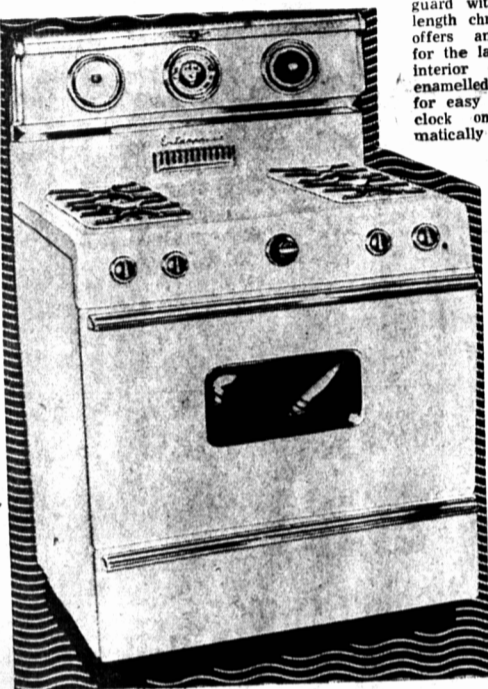

1857-1957
HOLMAN'S
Centennial Year

Great Century Sale

LOWEST PRICES IN YEARS!

Enterprise

GAS RANGE

All four top cooking burners are which ignites any desired burner trol knob is turned on. Over-all 24". New up to the minute design

connected to a constant pilot light immediately that the burner con-length 30". Height 48".—Depth with knobs and dials to blend with any kitchen setting. High back-guard with central panel and full length chrome lamp. Big 24" oven offers ample baking convenience for the largest family. One piece interior oven construction fully enamelled and rounded corners for easy cleaning. The electric clock on the background auto-matically turns oven off and on at any given time. The automatic oven ignition assures instant lighting. Three position broiler pulls out when oven door is opened. Per-mits easy turning and basting.

Reg. 329.00

CENTURY SALE

229.

HARDWARE
BOTH STORES