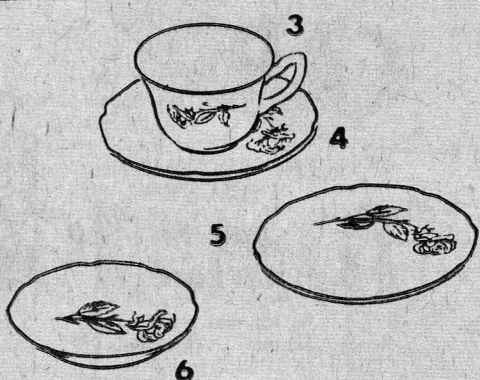

# LOOK WHAT'S HAPPENED!

**Tide, Canada's washday favourite, now comes with this exclusive chinaware inside!**

Start collecting "Queen of Roses" chinaware today!  
Here's how to build complete place settings:

Inside every King-Size Premium Tide... you will find either a Dinner Plate (#1) or Soup Bowl (#2).  
If you wish, you may obtain one dinner plate plus one soup bowl by sending in a box top from a Giant-Size Premium Tide and \$1.00. You'll find complete mailing instructions on the back of the package.  
But most important—from the first time you use Premium Tide, you'll see what a difference there is in cleanliness. Yes, Tide-clean is the cleanest possible clean.

Inside every Giant-Size Premium Tide... you will find either a Cup (#3) or Saucer (#4) or Bread-and-Butter Plate (#5) or Fruit Dish (#6).  
Don't wait—start collecting your place settings now. Look for the packages that say Premium Tide—and get a piece of "Queen of Roses" chinaware in every box you buy! You'll be getting the cleanest clothes possible from now on, too... because the cleanest possible clean is Tide-clean!

22K GOLD RIM

"Queen of Roses"

... a traditional pattern designed for gracious dining. Lovely, lustrous-white chinaware... every piece decorated with a delicate pink rose... and elegantly rimmed in 22K gold. A design exclusively Tide's.