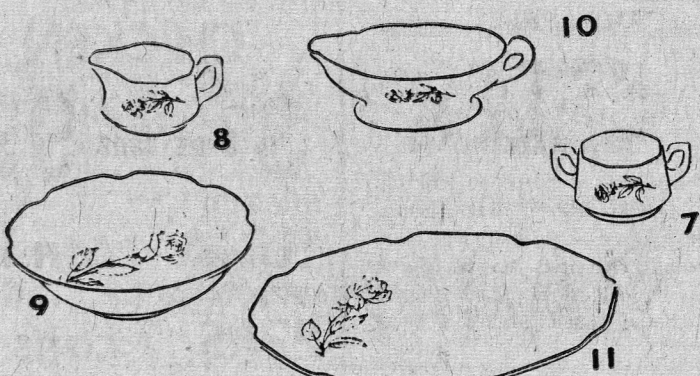

The wonderful mail-in offer below will get you these beautiful, matching service pieces. Simply mail box tops and money as indicated, together with your name and address, to: PREMIUM TIDE CHINAWARE, BOX 3232, TORONTO 1, ONTARIO.
Sugar Bowl (#7): 1 King-Size or Giant-Size PREMIUM TIDE box top plus 50¢
Creamer (#8): 1 King-Size or Giant-Size PREMIUM TIDE box top plus 50¢
Vegetable Dish (#9): 1 King-Size or Giant-Size PREMIUM TIDE box top plus 75¢
Gravy Boat (#10): 1 King-Size or Giant-Size PREMIUM TIDE box top plus 75¢
13" Meat Platter (#11): 1 King-Size or Giant-Size PREMIUM TIDE box top plus $1.00