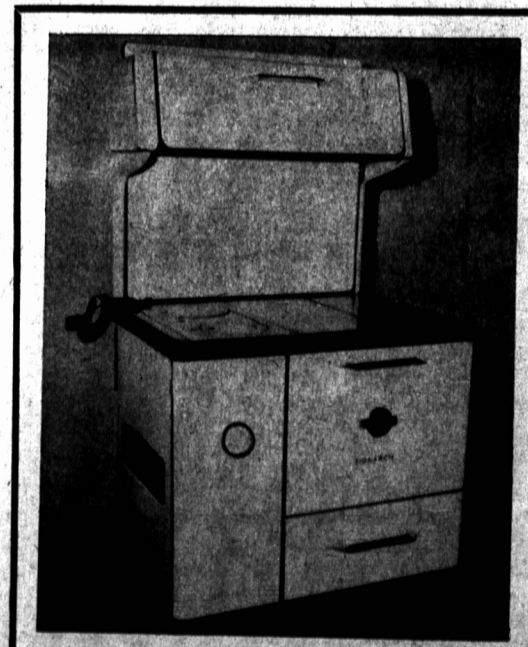

MONARCH RANGE

Trade-In your old, Beat-up Range on one of these gleaming new ENTERPRISE "MONARCHS"! They're well built, attractive and they represent Sensational Value! Strongly constructed of the finest of materials—modernly styled, the Enterprise Monarch Coal or Wood Range fits into any kitchen plan. It is finished in beautiful porcelain enamel with a polished steel top and is complete with convenient High-Warming Closet. Available in either square or extended with reservoir models.

• The Oldest Range Turned In Gets An Additional 50.00 Allowance

Extended With Reservoir
Regular 229.95

LESS 50.00
TRADE -IN **179.95**

NO DOWN PAYMENT

Convenient
Monthly Installments

HOLMAN'S Both Stores HARDWARE

Square Without Reservoir
Regular 199.95

LESS 50.00
TRADE -IN **149.95**

SHOPPING IS A "FAMILY AFFAIR" AT HOLMAN'S