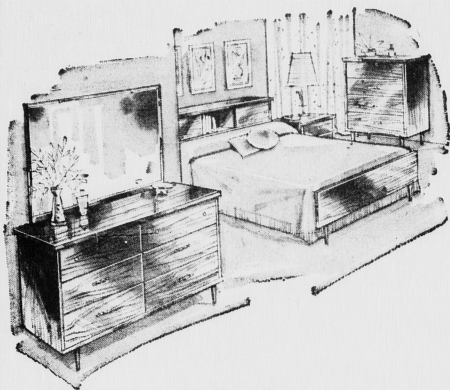

Holman's
of P.O.F.

EASTER SALE

March 18th thru 28th

5 Pc. Bedroom Ensemble

EXTRA SPECIAL VALUE

PURCHASED AT THE JANUARY FURNITURE SHOW

- 5 pieces include Double Dresser, Chest, Bookcase Bed, Ribbed Slat Spring and Spring Filled Mattress
- Sturdy Hardwood construction
- All drawers come with bottom and sides moulded in one piece
- Modern styled in walnut finish
- Gleaming hand polished tops

REGULAR 189.00

149.99

No Down Payment

$9.00 Monthly

7 Pc. KROEHLER LIVINGROOM ENSEMBLE

- Set includes Kroehler sofa and matching chair, coffee tables and two step-end tables and two table lamps and shades.
- Cone-coil spring construction on deck and back. Deep sewn foam back over coil springs.
- 100% nylon frieze covering
- Choice of brown, raisin, turquoise or avocado
- Tables are sturdily constructed and have arborite tops in walnut woodgrain.
- Tables and lamps included but not illustrated.