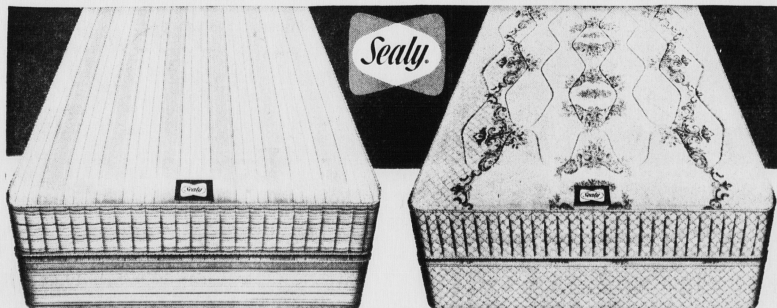

Extra Special Values On Sealy Mattresses

SEALY 83rd ANNIVERSARY SPECIAL

- Famous Sealy FIRM construction
- Heavy 8 oz. woven stripe cover
- Smooth button-free top
- Exclusive Sealy Edge Guards
- Pre-built borders for added support
- Box spring at same low price

REGULAR 59.50

39.99

No Down Payment — $5.00 Monthly

SEALY ANNIVERSARY SUPREME SPECIAL

- Famous Sealy EXTRA FIRM construction
- Sealon cover in smart panel print
- Quilted to luxurious Sealy foam
- 312 quality steel inner spring coils
- Edge Guards, prevent sagging borders

REGULAR 69.50

49.99

No Down Payment — $6.00 Monthly